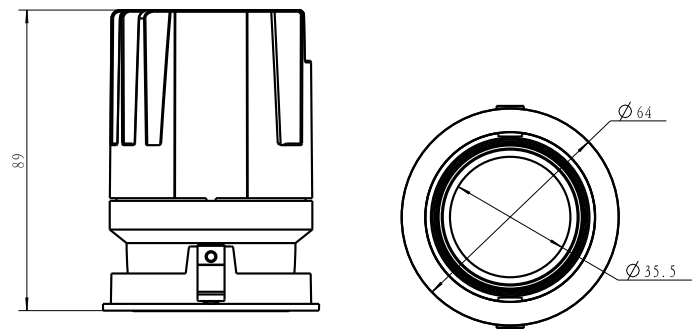

ANDES LED 1-S PLASTER IN ADJUSTABLE DOWNLIGHT

TRUE COLOUR CRI 98 | IP54

DLD/ANDE1-S-P-A

DLD
CONTRACT

DETAILS

Type	Adjustable 24°
IP Rating	IP54
IP Zone	Zone 2
Class	I
Standards	CE
Fire Rated	60+ minutes
Material	Aluminium
Cable	2 Core 0.5mm ²
Cable Length	400mm
Warranty	5 Years

DIMENSIONS

Light Engine: Ø64mm, H.89mm
Aperture: Ø35.5mm
Plaster Kit: 128mm x 128mm, H.32mm
Total Height: 105mm
Cutout: 80mm x 80mm

TRUE COLOUR 98 CRI

ANDES LED 1-S PLASTER IN ADJUSTABLE DOWNLIGHT

TRUE COLOUR CRI 98 | IP54