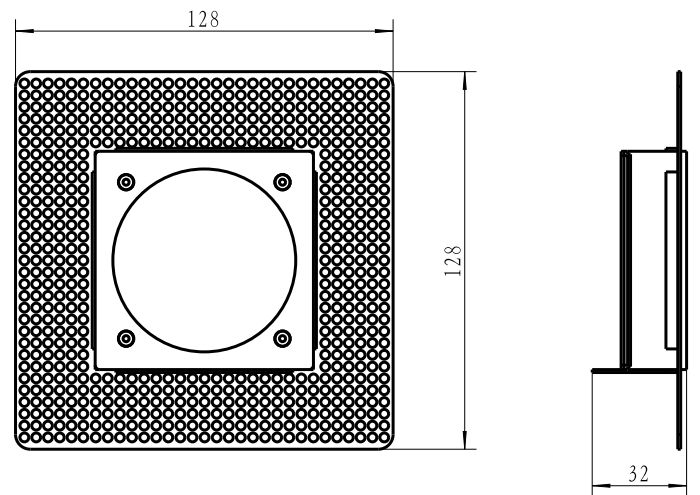

ANDES LED 1-S PLASTER IN ADJUSTABLE DOWNLIGHT

TRUE COLOUR CRI 98 | IP54

DLD/ANDE1-S-P-A

DLD
CONTRACT

DETAILS

Type	Adjustable 24°
IP Rating	IP54
IP Zone	Zone 2
Class	I
Standards	CE
Fire Rated	60+ minutes
Material	Aluminium
Cable	2 Core 0.5mm ²
Cable Length	400mm
Warranty	5 Years

DIMENSIONS

Light Engine: Ø64mm, H.89mm
Aperture: Ø35.5mm
Plaster Kit: 128mm x 128mm, H.32mm
Total Height: 105mm
Cutout: 80mm x 80mm

TRUE COLOUR 98 CRI

ANDES LED 1-S PLASTER IN ADJUSTABLE DOWNLIGHT

TRUE COLOUR CRI 98 | IP54

DLD/ANDE1-S-P-A

PRODUCT CODE CONSTRUCTION

PRODUCT CODE PREFIX	FINISH	BAFFLE	LIGHT TEMP. CCT	BEAM ANGLE	DRIVER
DLD/ANDE1-S-P-A	W	B	27K	24D	TRI
<small>SHAPE APPLICATION VERSION</small> R Round P Plaster In A Adj. S Square T Trim F Fixed	W White B Black	W White B Black G Gold	27K 2700K 30K 3000K 40K 4000K	15D 15° 24D 24° 36D 36°	NON No driver TRI TRIAC dim. 0/10V 0-10V dim. DAL DALI dim.