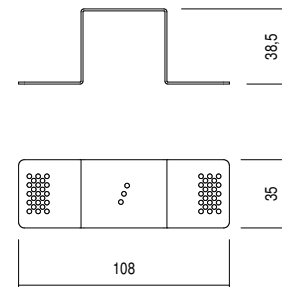

ACCESSORI - Accessories

ST005