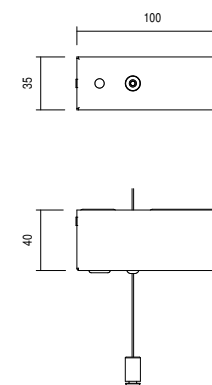

DIMENSIONI - Dimensions

ACCESSORI - Accessories

ST008

KS001