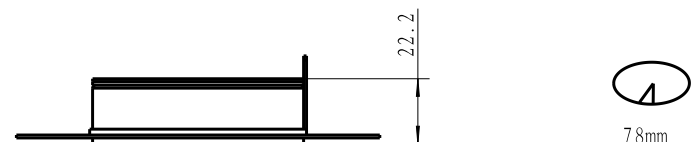

ANDES LED 1-R PLASTER IN ADJUSTABLE DOWNLIGHT

TRUE COLOUR CRI 98 | IP54

DLD/ANDE1-R-P-A

DLD
CONTRACT

DETAILS

Type	Adjustable 24°
IP Rating	IP54
IP Zone	Zone 2
Class	I
Standards	CE
Fire Rated	TBC
Material	Aluminium
Cable	2 Core 0.5mm ²
Cable Length	400mm
Warranty	5 Years

DIMENSIONS

Light Engine: Ø64mm, H.89mm
Aperture: Ø35.5mm
Plaster Kit: Ø124mm H.30mm
Total Height: 105mm
Cutout: Ø78mm

TRUE COLOUR CRI 98

ANDES LED 1-R PLASTER IN ADJUSTABLE DOWNLIGHT

TRUE COLOUR CRI 98 | IP54