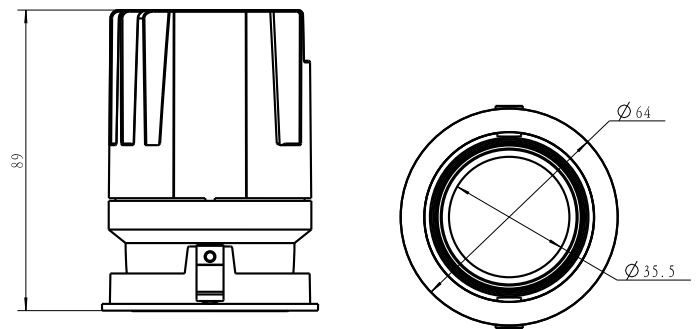

ANDES LED 1-R PLASTER IN ADJUSTABLE DOWNLIGHT

TRUE COLOUR CRI 98 | IP54

DLD/ANDE1-R-P-A

DLD
CONTRACT

DETAILS

Type	Adjustable 24°
IP Rating	IP54
IP Zone	Zone 2
Class	I
Standards	CE
Fire Rated	TBC
Material	Aluminium
Cable	2 Core 0.5mm ²
Cable Length	400mm
Warranty	5 Years

DIMENSIONS

Light Engine: Ø64mm, H.89mm
Aperture: Ø35.5mm
Plaster Kit: Ø124mm H.30mm
Total Height: 105mm
Cutout: Ø78mm

TRUE COLOUR CRI 98

ANDES LED 1-R PLASTER IN ADJUSTABLE DOWNLIGHT

TRUE COLOUR CRI 98 | IP54