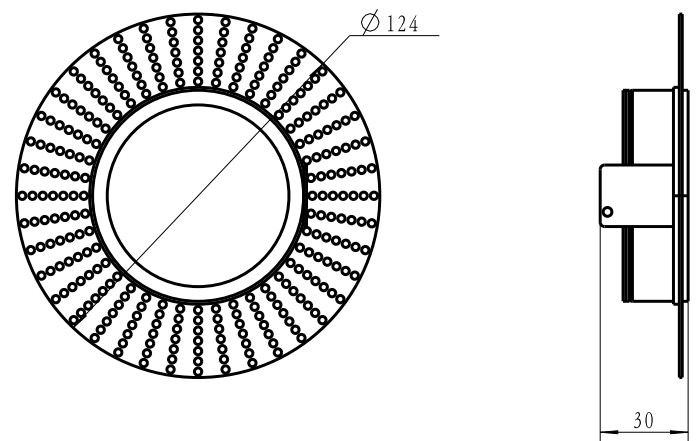

ANDES LED 1-R PLASTER IN ADJUSTABLE DOWNLIGHT

TRUE COLOUR CRI 98 | IP54

DLD/ANDE1-R-P-A

DLD
CONTRACT

DETAILS

Type	Adjustable 24°
IP Rating	IP54
IP Zone	Zone 2
Class	I
Standards	CE
Fire Rated	TBC
Material	Aluminium
Cable	2 Core 0.5mm ²
Cable Length	400mm
Warranty	5 Years

DIMENSIONS

Light Engine: Ø64mm, H.89mm
Aperture: Ø35.5mm
Plaster Kit: Ø124mm H.30mm
Total Height: 105mm
Cutout: Ø78mm

TRUE COLOUR CRI 98

ANDES LED 1-R PLASTER IN ADJUSTABLE DOWNLIGHT

TRUE COLOUR CRI 98 | IP54

DLD/ANDE1-R-P-A

PRODUCT CODE CONSTRUCTION

PRODUCT CODE PREFIX	FINISH	BAFFLE	LIGHT TEMP. CCT	BEAM ANGLE	DRIVER
DLD/ANDE1-R-P-A	W	B	27K	24D	TRI
SHAPE APPLICATION VERSION R Round P Plaster In A Adj. S Square T Trim F Fixed	W White B Black	W White B Black G Gold	27K 2700K 30K 3000K 40K 4000K	15D 15° 24D 24° 36D 36°	NON No driver TRI TRIAC dim. 0/10V 0-10V dim. DAL DALI dim.