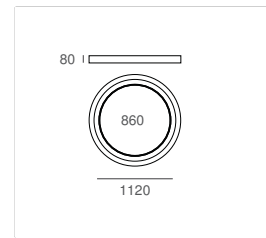

atelier sedap / LIGHTING

3171 / ANNEAU 100 Design Atelier Sedap

Ceiling lamp in high density plaster with LEDs lighting

Weight
17 Kg

Orientation
↓

FINISHES

Natural plaster finish Acrylic paint finish Mat polyurethane laccéur (PU)

Metal paint

LIGHT SOURCES

REFERENCE	SOURCES	FEATURES
	Profile type MicroBlade 50 in circle. Warm white LED (3000° K) with power supply included 2 dimmable options : 1-10V or DALI (compatible push-dim, ready2mains, corridor function)	
3171_32	With Warm White LEDs (2700° K) and 24V power supply Power consumption: 88.4W (26W/meter) Lighting power: 8500lm (2500lm/meter)	
3171_31	With Warm White LEDs (3000° K) and 24V power supply Power consumption: 88.4W (26W/meter) Lighting power: 8500lm (2500lm/meter) 88.4W - 8500lm - CRI>90	
3171_29	With High-Powered Warm White LEDs (2700° K) and 24V power supply	

3171_26	Power consumption: 66W (19.2W/meter) Lighting power: 6800lm (2000lm/meter) With High-Powered Warm White LEDs (3000°K) and 24V power supply Power consumption: 66W (19.2W/meter) Lighting power: 6800lm (2000lm/meter)	
3171_27	With RGB LED, 24V power supply and radio remote controle (RF) Power consumption: 51W (15W/meter)	