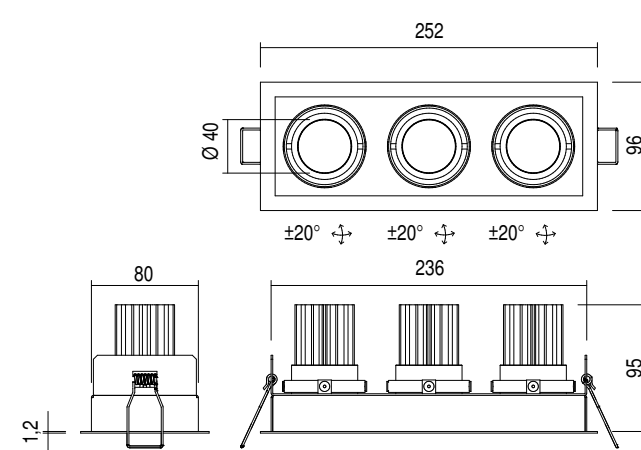

DIMENSIONI – Dimensions

IDEA ADJ. - 1

83 x 83mm

IDEA ADJ. - 2

162 x 83mm

IDEA ADJ. - 3

239 x 83mm

100% MADE IN ITALY