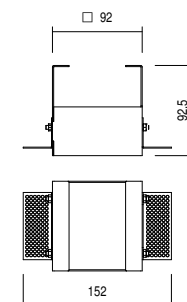

## DIMENSIONI - Dimensions

 56 x 56 mm  
**Falk Frame - S**

 87 x 87 mm  
**Falk Frame - M**

 118 x 118 mm  
**Falk Frame - L**

 66 x 66 mm  
**Falk Minimal - S**

 93 x 93 mm  
**Falk Minimal - M**

 127 x 127 mm  
**Falk Minimal - L**

## ACCESSORI - Accessories

**CMF20**  
Housing box for Falk Frame S

**CMF25**  
Housing box for Falk Frame M

**CMF28**  
Housing box for Falk Frame L

**CAF06**  
Housing box for Falk Minimal S

**CAF09**  
Housing box for Falk Minimal M