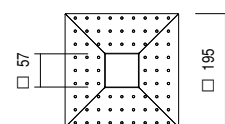

ACCESSORI - Accessories

CMF20
Housing box for Falk Frame S