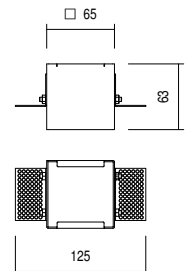

## DIMENSIONI - Dimensions

 56 x 56 mm  
**Falk Frame - S**

 87 x 87 mm  
**Falk Frame - M**

 118 x 118 mm  
**Falk Frame - L**

 66 x 66 mm  
**Falk Minimal - S**

 93 x 93 mm  
**Falk Minimal - M**

 127 x 127 mm  
**Falk Minimal - L**

## ACCESSORI - Accessories

**CMF20**  
Housing box for Falk Frame S

**CMF25**  
Housing box for Falk Frame M

**CMF28**  
Housing box for Falk Frame L

**CAF06**  
Housing box for Falk Minimal S

**CAF09**  
Housing box for Falk Minimal M