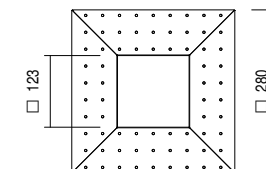

CMF28
Housing box for Falk Frame L