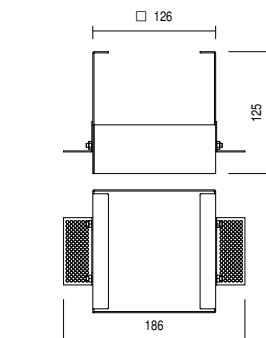

## DIMENSIONI - Dimensions

 56 x 56 mm  
**Falk Frame - S**

 87 x 87 mm  
**Falk Frame - M**

 118 x 118 mm  
**Falk Frame - L**

 66 x 66 mm  
**Falk Minimal - S**

 93 x 93 mm  
**Falk Minimal - M**

 127 x 127 mm  
**Falk Minimal - L**

## ACCESSORI - Accessories

**CMF20**  
Housing box for Falk Frame S

**CMF25**  
Housing box for Falk Frame M

**CMF28**  
Housing box for Falk Frame L

**CAF06**  
Housing box for Falk Minimal S

**CAF09**  
Housing box for Falk Minimal M