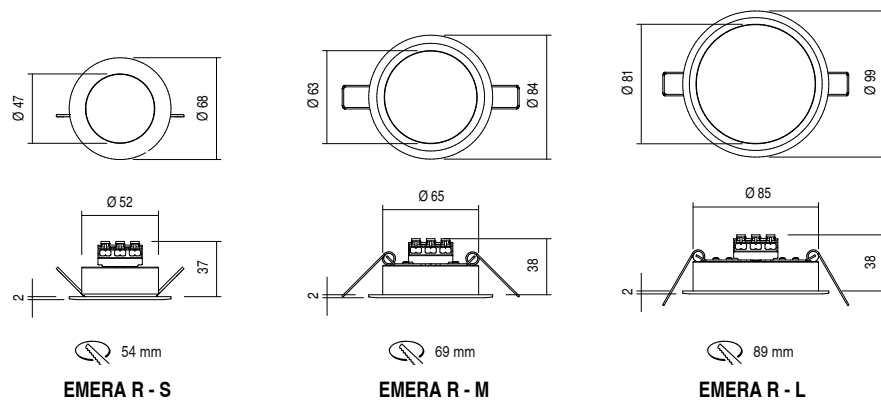

*Anticorodal aluminium body, satinized
PMMA diffuser.*

DIMENSIONI – Dimensions

EMERA - ROUND 24Vdc

EMERA - SQUARE 24Vdc

EMERA - ROUND 230Vac

EMERA - SQUARE 230Vac

100% MADE IN ITALY