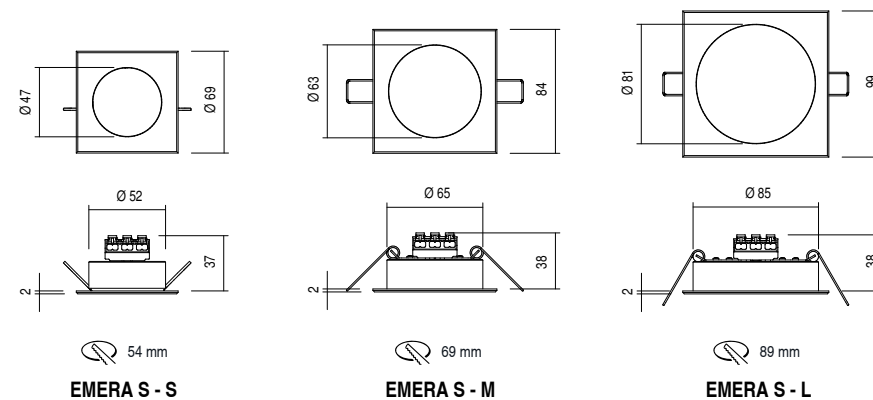

*Anticorodal aluminium body, satinized
PMMA diffuser.*

DIMENSIONI – Dimensions

EMERA - ROUND 24Vdc

EMERA - SQUARE 24Vdc

EMERA - ROUND 230Vac

EMERA - SQUARE 230Vac

100% MADE IN ITALY