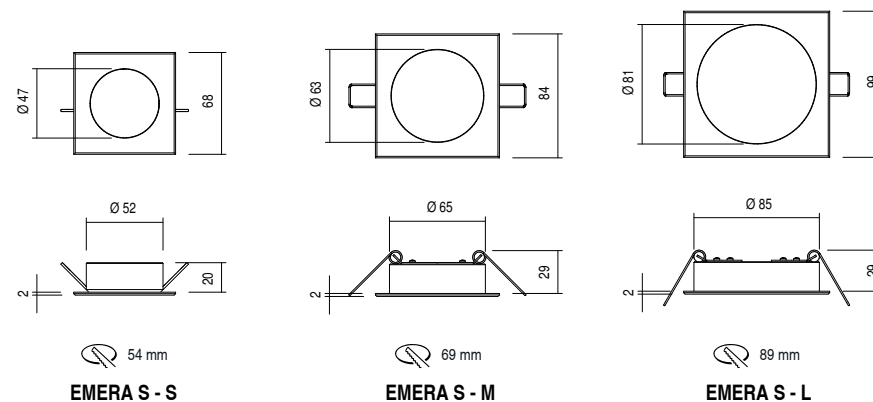

*Anticorodal aluminium body, satinized
PMMA diffuser.*

DIMENSIONI – Dimensions

EMERA - ROUND 24Vdc

EMERA - SQUARE 24Vdc

EMERA - ROUND 230Vac

EMERA - SQUARE 230Vac

100% MADE IN ITALY