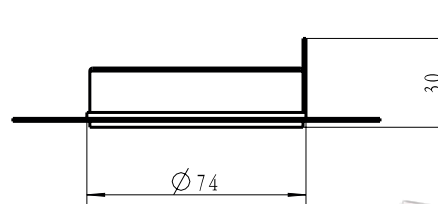

DIMENSIONS

Fitted Dims: Ø70mm
Light Engine: Ø68mm, H.85mm
Aperture: Ø41mm
Plaster Kit: Ø124mm H.30mm
Total Height: 101mm
Cutout: Ø78mm

Adjustable
Tilt: 24°
Rotation: 355°

TRUE COLOUR CRI 98

EIGER LED 1-R PLASTER IN ADJUSTABLE DOWNLIGHT