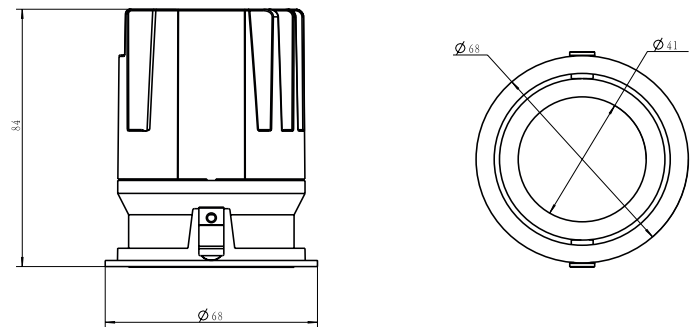

EIGER LED 1-R PLASTER IN ADJUSTABLE DOWNLIGHT

TRUE COLOUR CRI 98 | IP54

DLD/EIG1-R-P-A

DLD
CONTRACT

DETAILS

Type	Adjustable 24°
IP Rating	IP54
IP Zone	Zone 2
Class	I
Standards	CE
Fire Rated	60+ minutes
Material	Aluminium
Cable	2 Core 0.5mm ²
Cable Length	400mm
Warranty	5 Years

DIMENSIONS

Fitted Dims: Ø70mm
Light Engine: Ø68mm, H.85mm
Aperture: Ø41mm
Plaster Kit: Ø124mm H.30mm
Total Height: 101mm
Cutout: Ø78mm

Adjustable
Tilt: 24°
Rotation: 355°

TRUE COLOUR CRI 98

EIGER LED 1-R PLASTER IN ADJUSTABLE DOWNLIGHT

TRUE COLOUR CRI 98 | IP54

DLD/EIG1-R-P-A

PRODUCT CODE CONSTRUCTION

PRODUCT CODE PREFIX	FINISH	LIGHT TEMP. CCT	BEAM ANGLE	DRIVER
DLD/EIG1-R-P-A	W	27K	24D	MD
<small>SHAPE APPLICATION VERSION</small>				
R Round P Plaster In A Adj.	W White	27K 2700K	15D 15°	No driver
S Square R Recessed F Fixed	B Black	30K 3000K	24D 24°	MD TRIAC dim.
		40K 4000K	36D 36°	010 0-10V dim.
				D DALI dim.