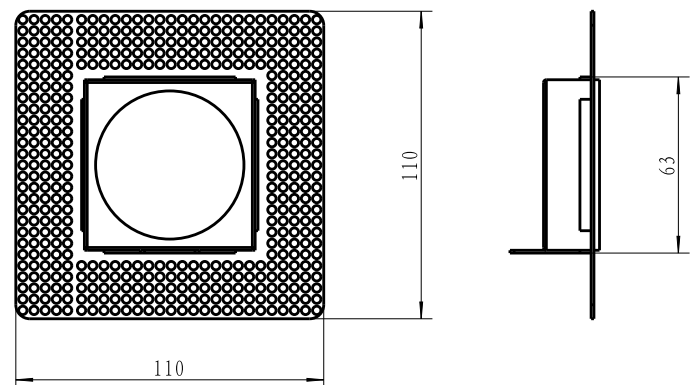

EIGER MINI LED 1-S PLASTER IN ADJUSTABLE DOWNLIGHT

TRUE COLOUR CRI 98 | IP54

DLD/EIGMINI1-S-P-A

DLD
CONTRACT

DETAILS

Type	Adjustable 24°
IP Rating	IP54
IP Zone	Zone 2
Class	I
Standards	CE
Fire Rated	60+ minutes
Material	Aluminium
Cable	2 Core 0.5mm ²
Cable Length	400mm
Warranty	5 Years

DIMENSIONS

Light Engine: Ø57mm, H.70mm
Aperture: Ø30mm
Plaster Kit: 110mm x 110mm H.30mm
Total Height: 87mm
Cutout: 66mm x 66mm

TRUE COLOUR CRI 98

EIGER MINI LED 1-S PLASTER IN ADJUSTABLE DOWNLIGHT

TRUE COLOUR CRI 98 | IP54

DLD/EIGMINI1-S-P-A

PRODUCT CODE CONSTRUCTION

PRODUCT CODE PREFIX	FINISH	LIGHT TEMP. CCT	BEAM ANGLE	DRIVER
DLD/EIGMINI1-S-P-A	W	27K	24D	TRI
<small>SHAPE APPLICATION VERSION</small> R Round P Plaster In A Adj. S Square T Trim F Fixed	W White B Black	27K 2700K 30K 3000K 40K 4000K	15D 15° 24D 24° 36D 36°	NON No driver TRI TRIAC dim. 0/10V 0-10V dim. DAL DALI dim.