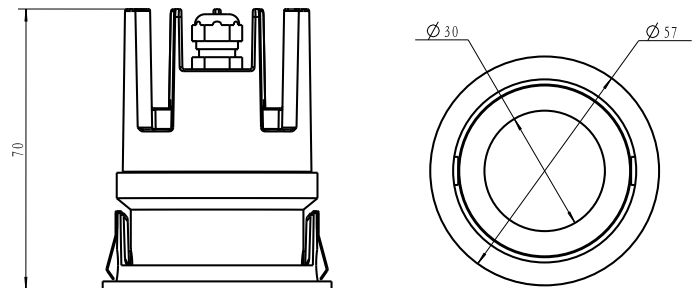

EIGER MINI LED 1-S PLASTER IN ADJUSTABLE DOWNLIGHT

TRUE COLOUR CRI 98 | IP54

DLD/EIGMINI1-S-P-A

DLD
CONTRACT

DETAILS

Type	Adjustable 24°
IP Rating	IP54
IP Zone	Zone 2
Class	I
Standards	CE
Fire Rated	60+ minutes
Material	Aluminium
Cable	2 Core 0.5mm ²
Cable Length	400mm
Warranty	5 Years

DIMENSIONS

Light Engine: Ø57mm, H.70mm
Aperture: Ø30mm
Plaster Kit: 110mm x 110mm H.30mm
Total Height: 87mm
Cutout: 66mm x 66mm

TRUE COLOUR CRI 98

EIGER MINI LED 1-S PLASTER IN ADJUSTABLE DOWNLIGHT

TRUE COLOUR CRI 98 | IP54

DLD/EIGMINI1-S-P-A

PRODUCT CODE CONSTRUCTION

PRODUCT CODE PREFIX	FINISH	LIGHT TEMP. CCT	BEAM ANGLE	DRIVER
DLD/EIGMINI1-S-P-A	W	27K	24D	TRI
<small>SHAPE APPLICATION VERSION</small> R Round P Plaster In A Adj. S Square T Trim F Fixed	W White B Black	27K 2700K 30K 3000K 40K 4000K	15D 15° 24D 24° 36D 36°	NON No driver TRI TRIAC dim. 0/10V 0-10V dim. DAL DALI dim.