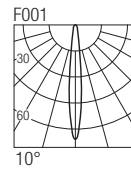

Supply current

250mA (V_i 37V)

Power

10W

Dimensions

Photometric diagrams

CCT/CRI/Flux

	CRI85	CRI93
2700K	890lm	840lm
3000K	1000lm	930lm
4000K	1040lm	960lm