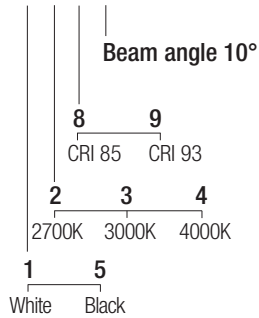

Code construction

NRW X X X 1