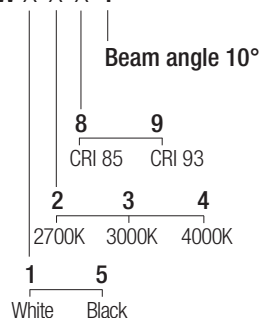

Code construction

NQW X X X 1