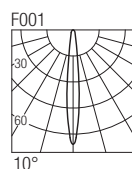

Supply current

250mA (V_i 37V)

Power

10W

Dimensions

Photometric diagrams

CCT/CRI/Flux

	CRI85	CRI93
2700K	890lm	840lm
3000K	1000lm	930lm
4000K	1040lm	960lm