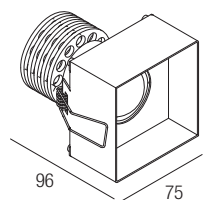

Supply current

250mA (V_i 37V)

Power

10W

Dimensions

Photometric diagrams

CCT/CRI/Flux

	CRI85	CRI93
2700K	890lm	840lm
3000K	1000lm	930lm
4000K	1040lm	960lm