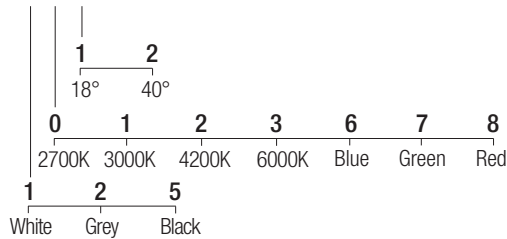

Code construction

MLDQX13 X X X