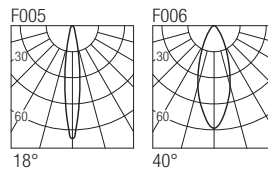

Supply current

350mA (V, 3x8, 7V)

Power

3x3W

Dimensions

Photometric diagrams

CCT/CRI/Flux (3x)

2700K	267lm
3000K	279lm
4200K	309lm
6000K	342lm