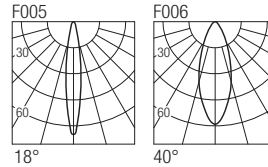

Supply current
350mA (V_f 8,7V)

Power
3W

Series wiring

Dimensions

Photometric diagrams

CCT/CRI/Flux

2700K	267lm
3000K	279lm
4200K	309lm
6000K	342lm

Code construction