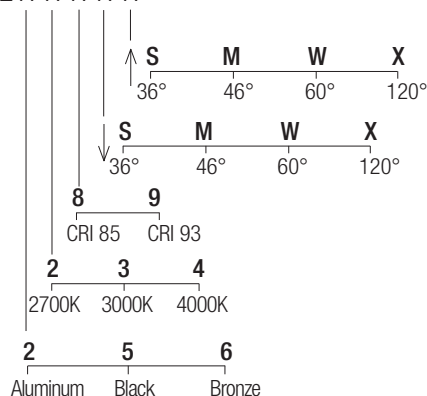

Code construction

KE2 X X X X X