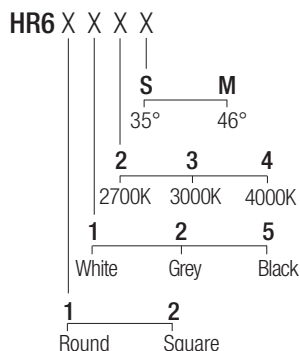

CCT/CRI/Flux

CCT	CRI	Flux
2700K	CRI98	540 lm
3000K		600 lm
4000K		620 lm

Code construction