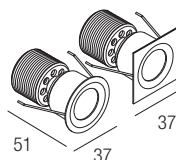

IP44 made in Italy

**Supply current**  
500mA (V, 9V)

**Power**  
6W

**Series wiring**

**Dimensions**

**Photometric diagrams**

**CCT/CRI/Flux**

CCT	CRI	Flux
2700K	CRI98	540 lm
3000K		600 lm
4000K		620 lm