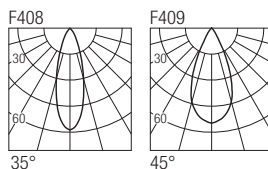

IP44 made in Italy

**Supply current**  
500mA (V, 9V)

**Power**  
6W

**Series wiring**

**Dimensions**

**Photometric diagrams**

**CCT/CRI/Flux**

CCT	CRI	Flux
2700K	CRI98	540 lm
3000K		600 lm
4000K		620 lm