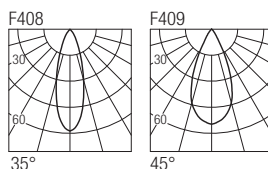

IP44 made in Italy

Supply current

500mA (V_i 9V)

Power

6W

Series wiring

Dimensions

Photometric diagrams