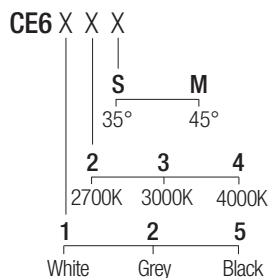

IP44 made in Italy

Supply current

500mA (V_i 9V)

Power

6W

Series wiring

Dimensions

Photometric diagrams

CCT/CRI/Flux

CCT	CRI	Flux
2700K	CRI98	540 lm
3000K		600 lm
4000K		620 lm

Code construction

Optionals

L001 Low luminance louver

SC1002 Milky screen

Note: the filter and the screen must be ordered together with the lighting fixture