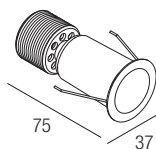

IP44 made in Italy

Supply current

500mA (V_i 9V)

Power

6W

Series wiring

Dimensions

Photometric diagrams