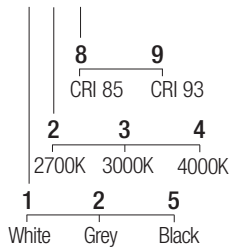

Code construction

BF2 X X X

Note: dimmable version available on request

Optionals

BUX2FL

Adjustable barn door flaps