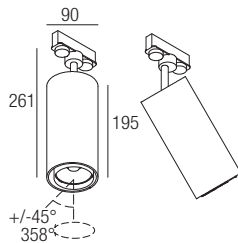

CE  IP20 made in Italy

The Bull Focus range offers spotlights for electric track installation with adjustable beam opening from 10° to 55°, in which minimal and sophisticated design merge with an innovative dissipative concept. The use of high-quality COB LEDs, with CRI 85 and CRI 93, offers high chromatic results.

### Dimensions