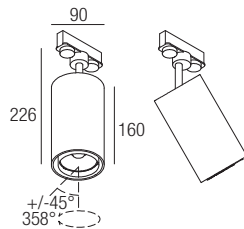

CE  **IP20 made in Italy**

The Bull Focus range offers spotlights for electric track installation with adjustable beam opening from 10° to 55°, in which minimal and sophisticated design merge with an innovative dissipative concept. The use of high-quality COB LEDs, with CRI 85 and CRI 93, offers high chromatic results.

Supply current

230VAC

Power

10W

Dimensions

Adjustable optics

10°-55°

CCT/CRI/Flux