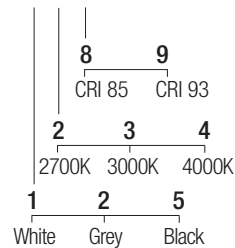

Supply current

230VAC

Power

10W

Dimensions

Adjustable optics

10°-55°

CCT/CRI/Flux

	CRI85	CRI93
2700K	890lm	840lm
3000K	1000lm	930lm
4000K	1040lm	960lm

Code construction

BF1 X X X

Note: dimmable version available on request

Optionals

BUX2FL

Adjustable barn door flaps