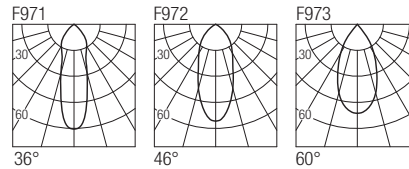

IP44 made in Italy

**Supply current**  
250mA (V<sub>i</sub> 37V)

**Power**  
10W

**Dimensions**

**Photometric diagrams**

**CCT/CRI/Flux**

	CRI85	CRI93
2700K	890lm	840lm
3000K	1000lm	930lm
4000K	1040lm	960lm