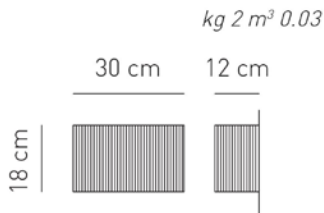

Typology: WALL LAMP

Ratings

- E14
- Diffused light
- Supply voltage ~220-240V
- Switch mode: on-off
- Steel frame

Product code composition

CLAVIUS / diffusore INCLUSO / diffuser INCLUDED

Type	Article	Colours	Finish	Source
AP	CLAV 30	BC white	XX white	E14 1 x Max 6,5W LED or 1 x Max 12W fluo or 1 x Max 42W halo
		TA tobacco		
		SA sand		

OUTER LAMPSHADE FABRIC
100% polyester silken threads
Glow wire 850 °C

INNER LAMPSHADE FINISHING
White stitched fabric interior
Glow wire 850 °C

CE IP20 **+LED**

example composition code | AP | CLAV30 | TA | XX | E14