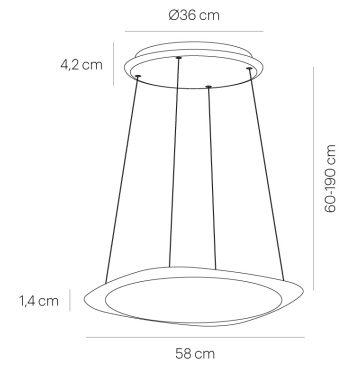

FLYING white
XS33-0

warmDIM

TECHNICAL SPECIFICATIONS

Lamp holder	LED
warmDIM	Yes
Light emission	50% direct / 50% indirect
Luminaire luminous flux	4000 lm
Colour temperature	2200 K - 3500 K
Colour rendering index (CRI)	> 90
Rated voltage (range)	220-240 V / 120 V
Power consumption (maximum)	50 W
Energy efficiency	A - A++
Dimmable	Yes
Type of Dimmer	Casambi
Adjustable colour temperature	Yes
Height adjustable	Yes