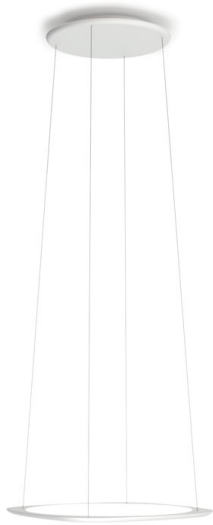

FLYING white
XS33-0

warmDIM

TECHNICAL SPECIFICATIONS

Lamp holder	LED
warmDIM	Yes
Light emission	50% direct / 50% indirect
Luminaire luminous flux	4000 lm
Colour temperature	2200 K - 3500 K
Colour rendering index (CRI)	> 90
Rated voltage (range)	220-240 V / 120 V
Power consumption (maximum)	50 W
Energy efficiency	A - A++
Dimmable	Yes
Type of Dimmer	Casambi
Adjustable colour temperature	Yes
Height adjustable	Yes