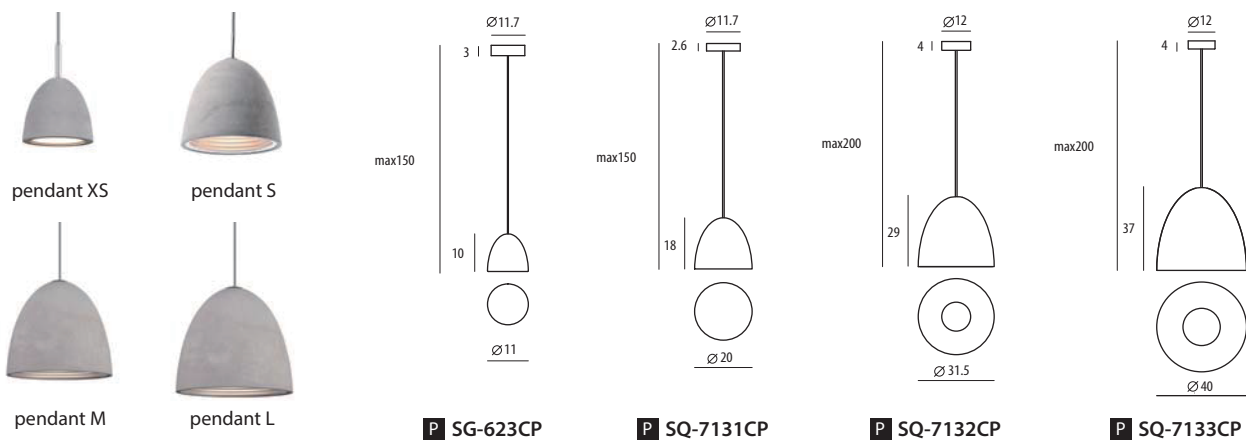

**CASTLE**  
堡壘

CASTLE desires to challenge your perception of texture and lighting. As a material, concrete is exceptionally energy efficient compared to that of metal or glass. By using concrete as a lampshade the CASTLE has responsibly kept in tune with concepts of green living in mind.

CASTLE 是水泥吊燈，顛覆燈飾材料的印象。水泥燈罩的加工過程耗費較少能源，更貼近環保與生態。降低污染的同時，也提供意想不到的搭配，賦予原本樸實平凡的水泥嶄新的生命力。水泥堡壘有壁燈與不同尺寸與造型的吊燈可供選擇。

單位 Measurement: 公分 cm

型號 Model	類型 Type	光源 Bulb/ Illuminant	材質 Materials	尺寸 Size (LxWxH)cm	特殊性 Feature
SG-623CP SQ-7131CP SQ-7132CP SQ-7133CP	吊燈 Pendant XS 吊燈 Pendant S 吊燈 Pendant M 吊燈 Pendant L	G9 1 x 33W Halogen E27 1 x 77W Halogen E27 1 x 77W Halogen E27 1 x 77W Halogen	燈罩: 水泥 燈體與底座: 鋼 (亮鍍) Shade: concrete Stem & base: steel (chrome)	10 x 11 x 150 18 x 20 x 150 29 x 31.5 x 200 37 x 40 x 200	鋁反射罩 & 遮光蓋 (Pendant M&L) swirling reflector & bulb cover (Pendant M&L)