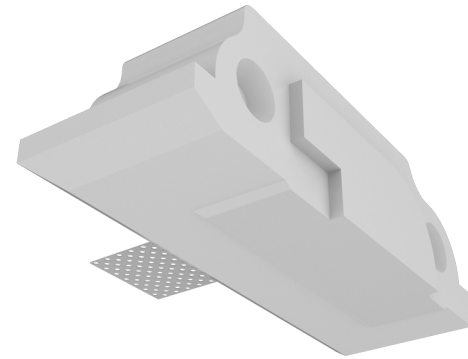

Athina 05 Endcap Right code: 01.AB.020

Modular Light Profile / fixture

Athina 05 Endcap Right code: 01.AB.020

note: This product may be required at the beginning or at the end of any Athina Modular Light Profile(s).

Finishes

Natural Plaster Finish

Dimensions / Weight

140x48x40mm / 250g/pc

Features

Copyright © 2016 NamaModular. All rights reserved