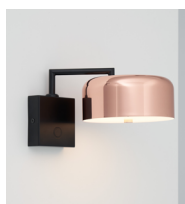

LALU+ LED
拉魯

The LALU+ collection has been beloved and highly welcomed since first launch. The brilliant feature of rotated linear fixture enhances the interaction with users. Keeping up the identity, we reinterpreted this fascinating item into LED version. There are two formations of suspensions: the chandelier allows to rotate each fixture, creating multiple expressions through layers; while the linear pendant makes charming match on table and kitchen island. The LALU+ LED offers suspensions and wall lamps.

LALU+ 拉魯除了有戲劇張力的外型，智慧燈桿結構「一」轉「十」的特點，重新翻轉人們與餐桌的美味關係。延伸系列 LALU+ LED 保留底部柔光片設計，將光源進階成高演色性LED模組。全系列有吊、壁燈兩種品項，其中，吊燈除了適合吧台與餐桌的長型款，亦添加樹枝狀主燈，多層枝節任意轉動的特點，讓使用者在不同情境中，隨時更換最合意的光氛表情。

copper

SLD-2501MWRTE

單位 Measurement: 公分 cm

型號 Model	類型 Type	光源 Bulb/ Illuminant	材質 Materials	尺寸 Size (LxWxH)cm	顏色 Color
SLD-2501MWRTE	壁燈 Wall	LED 5W 2700K 425Lm CRI90	鋼、玻璃 steel, glass	23.5 x 16.5 x 14	紅銅 copper