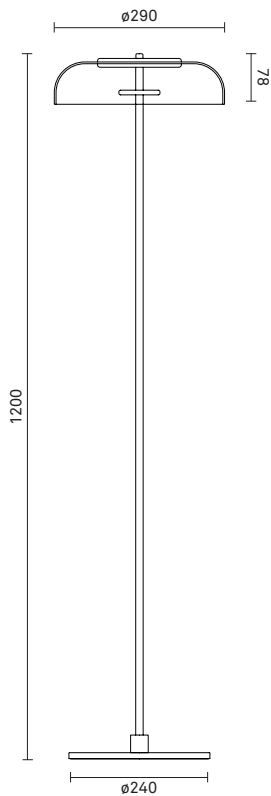

NUURA

BLOSSI FLOOR ϕ 29

Design: Sofie Refer, 2018. EU-model.

Blossi Floor in mouth blown Clear glass and Nordic Gold finish.

Inspired by the golden light during the Nordic fall, Blossi Collection is designed to give an indirect and soft light.

NUURA

TECHNICAL INFO

Product no.: 02590121

Type: Floor Light - Indoor

Colour:

Glass: Clear
Metal: Nordic Gold
Cable: Black

Materials:

Powder coated metal
Mouth-blown glass
Fabric covered cable

Dimensions:

∅290mm x 1200mm
Fabric cable - Length: 2000mm

Product weight:

Product: 5329 g

Packaging:

Dimensions: L: 1311mm x W: 322mm x H: 330mm
Weight: 2285 g
Total weight incl. product: 7614 g
Number of parcels: 1
Material: Brown cardboard.