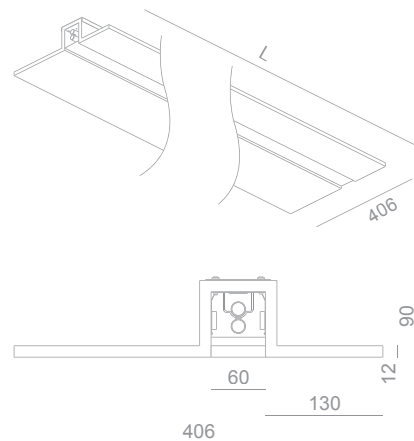

TECHNICAL DATA SHEET

AUTOBAHN 60 FOR LED MODULE 58

REF N° 461 00 058

Ready for LED - excl LED strip
L= 583 mm

AUTOBAHN 60 FOR LED MODULE 88

REF N° 461 00 088

Ready for LED - excl LED strip
L= 883 mm

AUTOBAHN 60 FLUO MODULE 58

REF N° 461 15 058 on/off

REF N° 461 18 058 DIM

1x T16-S - 24W - G5 - 230V/50Hz -
incl EVG - - - - - IP20
850°C - -
L= 583 mm
DIM version requires DIM interface module

AUTOBAHN 60 FLUO MODULE 88

REF N° 461 15 088 on/off

REF N° 461 18 088 DIM

1x T16-S - 39W - G5 - 230V/50Hz -
incl EVG - - - - - IP20
850°C - -
L= 883 mm
DIM version requires DIM interface module

AUTOBAHN 60 FOR LED MODULE 118

REF N° 461 00 118

Ready for LED - excl LED strip
L= 1183 mm

AUTOBAHN 60 FOR LED MODULE 236

REF N° 461 00 236

Ready for LED - excl LED strip
L= 2363 mm

AUTOBAHN 60 FLUO MODULE 118

REF N° 461 15 118 on/off

REF N° 461 18 118 DIM

1x T16-S - 54W - G5 - 230V/50Hz -
incl EVG - - - - - IP20
850°C - -
L= 1183 mm
DIM version requires DIM interface module

AUTOBAHN 60 FLUO MODULE 236

REF N° 461 15 236 on/off

REF N° 461 18 236 DIM

2x T16-S - 54W - G5 - 230V/50Hz -
incl EVG - - - - - IP20
850°C - -
L= 2363 mm
DIM version requires DIM interface module

DIM INTERFACE MODULE

REF N° 696 18 000 1-10V

REF N° 696 30 000 DALI

230V/50Hz - Can drive up to 2 x 10 modules

AUTOBAHN 60 ENDCAP RIGHT

REF N° 462 00 101

AUTOBAHN 60 ENDCAP LEFT

REF N° 462 00 102