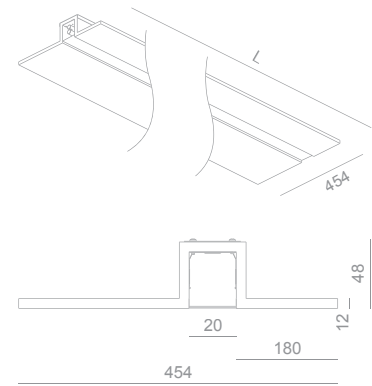

# TECHNICAL DATA SHEET

**AUTOBAHN 19 FOR LED  
MODULE 100**

**REF N° 419 00 100**

Ready for LED - excl LED strip - L=100 cm

**AUTOBAHN 20 FOR LED  
MODULE 100**

**REF N° 421 00 100**

Ready for LED - excl LED strip - L=100 cm