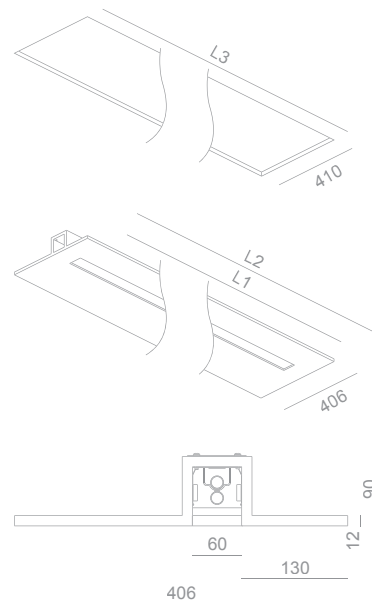

TECHNICAL DATA SHEET

AUTOBAHN 60/58 FOR LED

REF N° 460 00 058

Ready for LED - excl LED strip
L1= 590 mm, L2= 770 mm, L3=774 mm

AUTOBAHN 60/88 FOR LED

REF N° 460 00 088

Ready for LED - excl LED strip
L1= 890 mm, L2= 1070 mm, L3=1074 mm

AUTOBAHN 60/58 FLUO

REF N° 460 15 058 on/off

REF N° 460 18 058 DIM

1x T16-S - 24W - G5 - 230V/50Hz -
incl EVG - - 0.5m - - - IP20
850°C - -
L1= 590 mm, L2= 770 mm, L3=774 mm
DIM version requires DIM interface module

AUTOBAHN 60/88 FLUO

REF N° 460 15 088 on/off

REF N° 460 18 088 DIM

1x T16-S - 39W - G5 - 230V/50Hz -
incl EVG - - 0.5m - - - IP20
850°C - -
L1= 890 mm, L2= 1070 mm, L3=1074 mm
DIM version requires DIM interface module

AUTOBAHN 60/118 FOR LED

REF N° 460 00 118

Ready for LED - excl LED strip
L1= 1190 mm, L2= 1370 mm, L3=1374 mm

AUTOBAHN 60/236 FOR LED

REF N° 460 00 236

Ready for LED - excl LED strip
L1= 2370 mm, L2= 2550 mm, L3=2554 mm

AUTOBAHN 60/118 FLUO

REF N° 460 15 118 on/off

REF N° 460 18 118 DIM

1x T16-S - 54W - G5 - 230V/50Hz -
incl EVG - - 0.5m - - - IP20
850°C - -
L1= 1190 mm, L2= 1370 mm, L3=1374 mm
DIM version requires DIM interface module

AUTOBAHN 60/236 FLUO

REF N° 460 15 236 on/off

REF N° 460 18 236 DIM

2x T16-S - 54W - G5 - 230V/50Hz -
incl EVG - - 0.5m - - - IP20
850°C - -
L1= 2370 mm, L2= 2550 mm, L3=2554 mm
DIM version requires DIM interface module

DIM INTERFACE MODULE

REF N° 696 18 000 1-10V

REF N° 696 30 000 DALI

230V/50Hz - Can drive up to 2x 10 modules