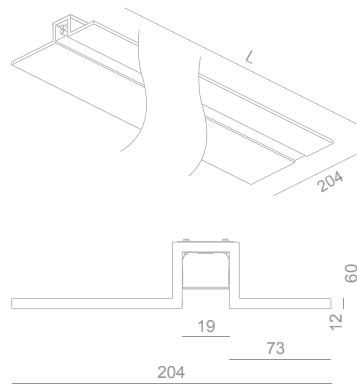

# TECHNICAL DATA SHEET

**AUTOBAHN 19 FOR LED  
MODULE 100**

**REF N° 419 00 100**

Ready for LED - excl LED strip - L=100 cm

**AUTOBAHN 20 FOR LED  
MODULE 100**

**REF N° 421 00 100**

Ready for LED - excl LED strip - L=100 cm