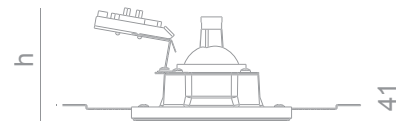

TECHNICAL DATA SHEET

PIXO 50 LED 700LM CRI 80

REF N° 261 72 040 Adj. ⚡ phase DIM 2700K
REF N° 261 72 140 Adj. ⚡ phase DIM 3000K
REF N° 261 72 142 Adj. ⚡ phase DIM Vibrant V830
REF N° 261 72 240 Adj. ⚡ phase DIM 4000K
REF N° 261 62 040 Adj. ⚡ DIM 1-10V 2700K
REF N° 261 62 140 Adj. ⚡ DIM 1-10V 3000K
REF N° 261 62 142 Adj. ⚡ DIM 1-10V Vibrant V830
REF N° 261 62 240 Adj. ⚡ DIM 1-10V 4000K

Xicato LED - 8,3 W - 720lm @ 70°C
☐ - 230V/50Hz - incl LED driver - IP20
36° - ▽ - (⊥0.5m) - ⚡ CE - 850°C - 2 SDCM
h=123 - ⊞ 114x134 mm

PIXO 50 LED 500LM CRI 97

REF N° 261 72 940 Adj. ⚡ phase DIM 2700K
REF N° 261 72 840 Adj. ⚡ phase DIM 3000K
REF N° 261 72 842 Adj. ⚡ phase DIM Vibrant V930
REF N° 261 72 740 Adj. ⚡ phase DIM 4000K
REF N° 261 62 940 Adj. ⚡ DIM 1-10V 2700K
REF N° 261 62 840 Adj. ⚡ DIM 1-10V 3000K
REF N° 261 62 842 Adj. ⚡ DIM 1-10V Vibrant V930
REF N° 261 62 740 Adj. ⚡ DIM 1-10V 4000K

Xicato LED - 8,5 W - 500lm @ 70°C
☐ - 230V/50Hz - inclusive LED driver
36° - ▽ - (⊥0.5m) - ⚡ CE - 850°C - 2 SDCM
h=123 - ⊞ 114x134 mm