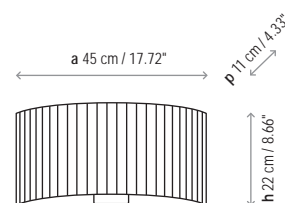

Name: Wall street

Design: Joana Bover / 2000

Typology: Wall lamp

Environment: Indoor

Technical description:

Wall light with structure finished in satin nickel and black or graphite brown wrought iron. Lamp shades available in cotton, white cotton, parchment, and cream or white translucent, hand wrapped polyester blend ribbon. Various sizes and formats in lamp shades may be selected.

Lamps description

Grounding: excluded

Ready for mounting on normally flammable surface

1 x 30 W Classic P Eco E-27

1 x 14 W E-27

Voltage: 230V~50Hz

1 Box 25 x 45 x 15 cm

Vol.: 0,0169 m³

Weight: 2 kg

Certifications:

Photometrics made according to the position the lights are shown in the catalogue and price list.

Ref Finishings

1118505 Satin Nickel

1118504 Black Iron

1118503 Graphite Brown Iron

Surface Back Box 8 X 5 Cm

Lampshade 45 X 22 Cm

P-294 Parchment

P-295 Pleated

P-296 Cotton

P-297 White Cotton

P-298 Cream Translucent Ribbon

P-299 White Translucent Ribbon

Customizable

Measures