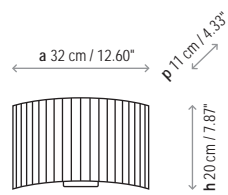

Wall Street