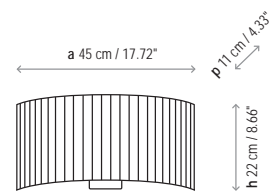

Wall Street