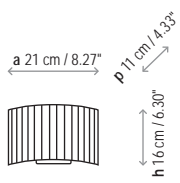

Wall Street