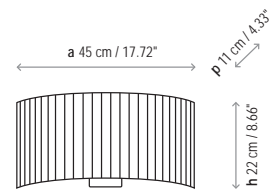

Wall Street