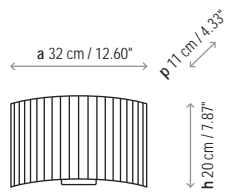

Wall Street