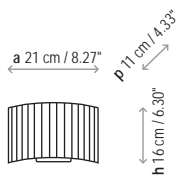

Wall Street