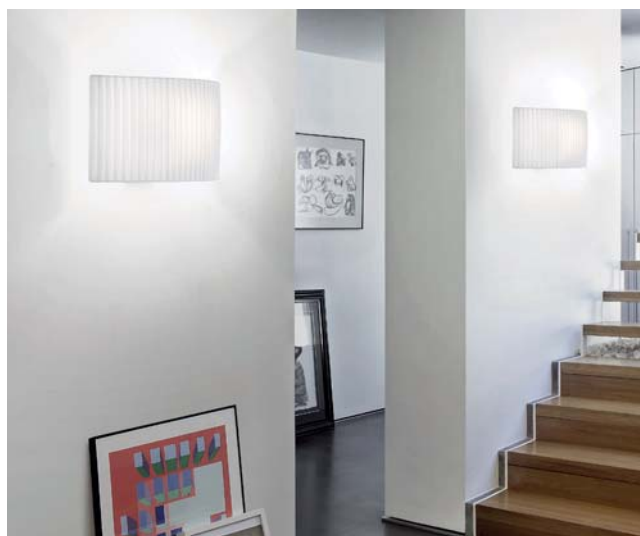

Name: Wall Street

Design: Joana Bover / 2000

Typology: Wall lamp

Environment: Indoor

Technical description:

Wall light with structure finished in satin nickel and black or graphite brown wrought iron. Lamp shades available in cotton, white cotton, parchment, and cream or white translucent, hand wrapped polyester blend ribbon. Various sizes and formats in lamp shades may be selected.

Lamps description

 Grounding: excluded

 Ready for mounting on normally flammable surface

 1 x 30 W Classic P Eco E-27

 1 x 14 W E-27

Voltage: 230V~50Hz

 1 Box 25 x 45 x 15 cm

Vol.: 0,0169 m³