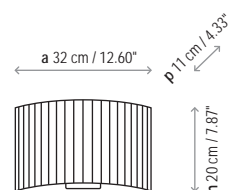

Name: Wall Street

Design: Joana Bover / 2000

Typology: Wall lamp

Environment: Indoor

Technical description:

Wall light with structure finished in satin nickel and black or graphite brown wrought iron. Lamp shades available in cotton, white cotton, parchment, and cream or white translucent, hand wrapped polyester blend ribbon. Various sizes and formats in lamp shades may be selected.

Lamps description

Grounding: excluded

Ready for mounting on normally flammable surface

1 x 30 W Classic P Eco E-27

1 x 14 W E-27

Voltage: 230V~50Hz

1 Box 25 x 45 x 15 cm

Vol.: 0,0169 m³

Weight: 2 kg

Certifications:

Photometrics made according to the position the lights are shown in the catalogue and price list.

Ref Finishings

1118505 Satin Nickel

1118504 Black Iron

1118503 Graphite Brown Iron

Surface Back Box 8 X 5 Cm

Lampshade 32 X 20 Cm

P-335 Parchment

P-338 Pleated

P-339 Cotton

P-332 White Cotton

P-333 Cream Translucent Ribbon

P-334 White Translucent Ribbon

Customizable

Measures