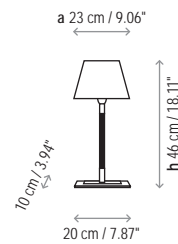

Name: Tau - Mini

Design: Joana Bover / 2002

Typology: Table lamp

Environment: Indoor

Technical description:

Bedside table lamp on stainless steel with brass structure coated in satin nickel, nickel with dark leather trim, or nickel with light, caramel leather trim, releasing diffused light through a rectangular lamp shade available in linen, cotton, white or cream translucent, hand wrapped polyester blend ribbon. Electrical switch located on cable.

Lamps description

	Grounding: excluded
	1 x 46 W Classic P Eco E-27
Voltage: 230V~50Hz	
	1 Box 45 x 45 x 25 cm
Vol.: 0,0506 m³	
Weight: 1 kg	
Certifications:	
	Photometrics made according to the position the lights are shown in the catalogue and price list.

Ref	Finishings
2023960	Nickel Dark Leather
2023961	Nickel Caramel Leather
2023905	Satin Nickel Chrome
Inox Base: Satin nickel-Brilliant chrome	
Rectangular lampshade 23 x 13 x 15 cm	
P-474	Linen
P-475	Cotton
P-671	White Translucent Ribbon
P-672	Cream Translucent Ribbon

Customizable

Measures