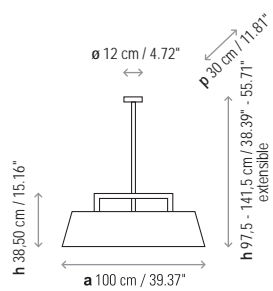

Lamps description

	Grounding: excluded
	1 x 46 W Classic P Eco E-27
Voltage: 230V~50Hz	
	1 Box 45 x 45 x 25 cm
Vol.: 0,0506 m ³	
Weight: 1 kg	
Certifications:  	
	Photometrics made according to the position the lights are shown in the catalogue and price list.

Customizable

Measures

Tau - Mini

Tau - Mesa

Tau - 1 Luz

Tau - Pie