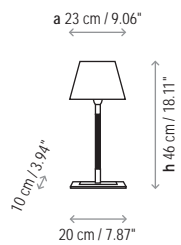

Tau - Mini

Tau - Mesa

Tau - 1 Luz

Tau - Pie