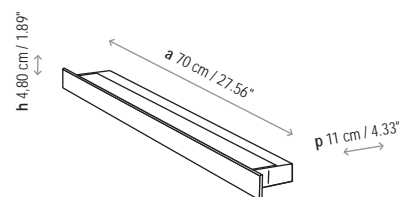

Lamps description

 Grounding: compulsory

 Ready for mounting on normally flammable surface

 2 x 24 W T5 fluorescent electronic ballast

Voltage: 230V~50Hz

 1 Box 18 x 80 x 14 cm

Vol.: 0,0202 m<sup>3</sup>

Weight: 4 kg

Measures

Plana - 01

---

Plana - 02

---

Plana - T5

---