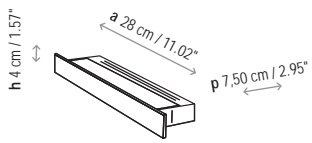

Lamps description

 Grounding: compulsory

 Ready for mounting on normally flammable surface

 2 x 24 W T5 fluorescent electronic ballast

Voltage: 230V~50Hz

 1 Box 18 x 80 x 14 cm

Vol.: 0,0202 m<sup>3</sup>

Weight: 4 kg

Measures

Plana - 01

---

Plana - 02

---

Plana - T5

---