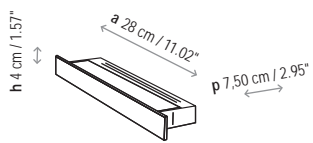

1119821 Chrome Opal Glass

Not Customizable

Measures

Plana - 01

---

Plana - 02

---

Plana - T5