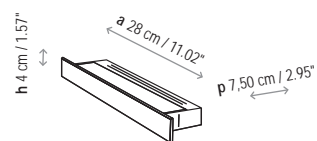

Plana - T5

Measures