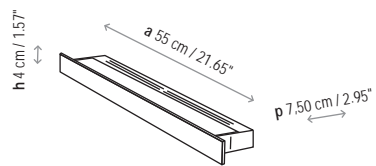

Weight: 1 kg

Certifications: 

Photometrics made according to the position the lights are shown in the catalogue and price list.

Ref

Finishings

1119805 Satin Nickel

1119806 Brilliant Chrome

1119820 Nickel Opal Glass

1119821 Chrome Opal Glass

Not Customizable

Measures

Plana - 01

---

Plana - 02

---

Plana - T5