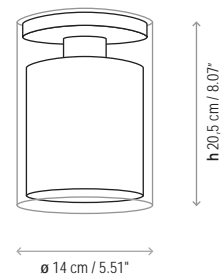

Name: Oliver

Design: Sergi Devesa / Óscar Devesa /  
2013

Typology: Ceiling lamp

Environment: Indoor

Technical description:

Cylindrical, ceiling mount composed of shatter resistant borosilicate glass with chrome canopy. Interior shades are available in an assortment of high quality materials, and are highly customizable. Bulb is included with fixture. All replacement pieces are available for sale separately.

Lamps description

	Grounding: excluded
	Ready for mounting on normally flammable surface
	1 x 16 W E-27 · ø 61 mm
Voltage: 230V~50Hz	
	1 Box 27 x 27 x 20 cm
Vol.: 0,0145 m <sup>3</sup>	
Weight: 3 kg	
Certifications:  	
	Photometrics made according to the position the lights are shown in the catalogue and price list.

Ref      Finishings

5131306	Chrome
Lampshade 12 x 13 cm	
P-734C	White Translucent Ribbon
P-735C	Cream Translucent Ribbon
P-736C	Red Translucent Ribbon
P-737C	White Cotton
P-738C	Black Cotton
P-739C	White-Orange Inner
P-740C	Black-Orange Inner

Material: Borosilicate glass

Bulb included

Not Customizable

Measures

Oliver

---

Oliver

---