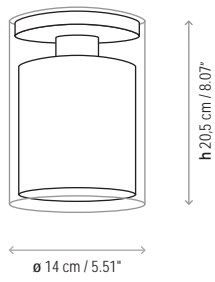

Name: Oliver

Design: Sergi Devesa / Óscar Devesa /  
2013

Typology: Ceiling lamp

Environment: Indoor

Technical description:

Cylindrical, ceiling mount composed of shatter resistant borosilicate glass with chrome canopy. Interior shades are available in an assortment of high quality materials, and are highly customizable. Bulb is included with fixture. All replacement pieces are available for sale separately.

Lamps description

	Grounding: excluded
	Ready for mounting on normally flammable surface
	1 x 16 W E-27 · ø 61 mm
Voltage: 230V~50Hz	
	1 Box 27 x 27 x 20 cm
Vol.: 0,0145 m <sup>3</sup>	
Weight: 3 kg	
Certifications:  	
	Photometrics made according to the position the lights are shown in the catalogue and price list.

Ref      Finishings

5131306	Chrome
Lampshade 12 x 13 cm	
P-734C	White Translucent Ribbon
P-735C	Cream Translucent Ribbon
P-736C	Red Translucent Ribbon
P-737C	White Cotton
P-738C	Black Cotton
P-739C	White-Orange Inner
P-740C	Black-Orange Inner

Material: Borosilicate glass

Bulb included

Not Customizable

Measures

Oliver

---

Oliver

---