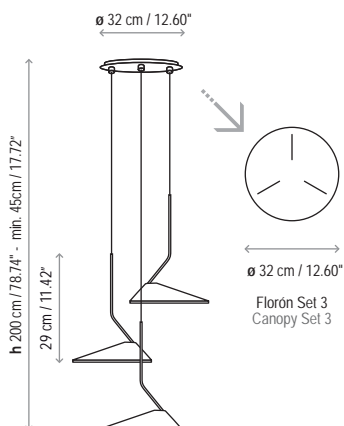

On round canopy, the shades must be mounted at varying heights.

Dimming system: TRIAC.

Lamps description

	Grounding: compulsory
	Ready for mounting on normally flammable surface
	TRIAC dimming system
	63 W LED Led: 210 x 0,3 W = 63 W Lumens: 7200 lm CRI: 90 Degrees Kelvin: 2700 ^º
Voltage: 230V~50Hz	
	1 Box 111 x 100 x 41 cm
Vol.: 0,4551 m ³	Weight: 23,3 kg
Certifications:  	
	Photometrics made according to the position the lights are shown in the catalogue and price list.

Adjustable shade / Aluminium hood

Not Customizable

Measures

Nón Lá A 01

Nón Lá A 02

Nón Lá A 03

Nón Lá A 04

Nón Lá T

Nón Lá S

Nón Lá Set 3 Circular

Nón Lá Set 3 Rectangular

Nón Lá Set 6 Circular