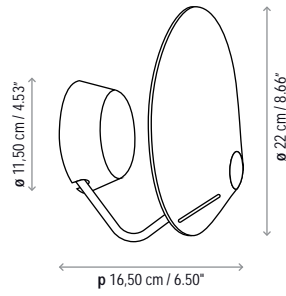

On round canopy, the shades must be mounted at varying heights.

Dimming system: TRIAC.

Lamps description

	Grounding: compulsory
	Ready for mounting on normally flammable surface
	TRIAC dimming system
	63 W LED Led: 210 x 0,3 W = 63 W Lumens: 7200 lm CRI: 90 Degrees Kelvin: 2700 ^º
Voltage: 230V~50Hz	
	1 Box 111 x 100 x 41 cm
Vol.: 0,4551 m ³	Weight: 23,3 kg
Certifications:  	
	Photometrics made according to the position the lights are shown in the catalogue and price list.

Adjustable shade / Aluminium hood

Not Customizable

Measures

Nón Lá A 01

Nón Lá A 02

Nón Lá A 03

Nón Lá A 04

Nón Lá T

Nón Lá S

Nón Lá Set 3 Circular

Nón Lá Set 3 Rectangular

Nón Lá Set 6 Circular