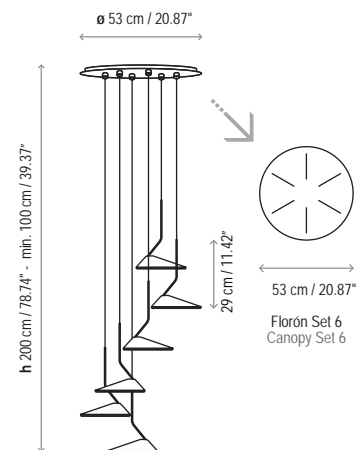

Name: Nón Lá Set 6 Circular

Design: Jorge Pensi Design Studio / 2015

Typology: Pendant lamp

Environment: Indoor

Technical description:

Set of 6 lightweight asymmetrically stemmed conical LED pendants made of aluminum on a circular canopy and hood finished in Chrome, Copper, White and Black lacquer. Polycarbonate diffuser covering LED panel. Adjustable transparent electrical cable.

On round canopy, the shades must be mounted at varying heights.

Dimming system: TRIAC.

Lamps description

	Grounding: compulsory
	Ready for mounting on normally flammable surface
	TRIAC dimming system
	63 W LED Led: 210 x 0,3 W = 63 W Lumens: 7200 lm CRI: 90 Degrees Kelvin: 2700 ^º
Voltage: 230V~50Hz	
	1 Box 111 x 100 x 41 cm
Vol.: 0,4551 m ³	Weight: 23,3 kg
Certifications:  	
	Photometrics made according to the position the lights are shown in the catalogue and price list.

Adjustable shade / Aluminium hood

Not Customizable

Measures

Nón Lá A 01

Nón Lá A 02

Nón Lá A 03

Nón Lá A 04

Nón Lá T

Nón Lá S

Nón Lá Set 3 Circular

Nón Lá Set 3 Rectangular

Nón Lá Set 6 Circular