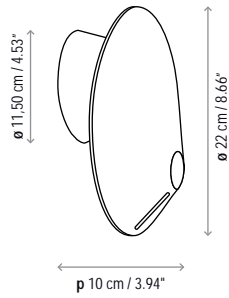

Name: Nón Lá Set 6 Circular

Design: Jorge Pensi Design Studio / 2015

Typology: Pendant lamp

Environment: Indoor

Technical description:

Set of 6 lightweight asymmetrically stemmed conical LED pendants made of aluminum on a circular canopy and hood finished in Chrome, Copper, White and Black lacquer. Polycarbonate diffuser covering LED panel. Adjustable transparent electrical cable.

On round canopy, the shades must be mounted at varying heights.

Dimming system: TRIAC.

Lamps description

	Grounding: compulsory
	Ready for mounting on normally flammable surface
	TRIAC dimming system
	63 W LED Led: 210 x 0,3 W = 63 W Lumens: 7200 lm CRI: 90 Degrees Kelvin: 2700 ^º
Voltage: 230V~50Hz	
	1 Box 111 x 100 x 41 cm
Vol.: 0,4551 m ³	Weight: 23,3 kg
Certifications:  	
	Photometrics made according to the position the lights are shown in the catalogue and price list.

Adjustable shade / Aluminium hood

Not Customizable

Measures

Nón Lá A 01

Nón Lá A 02

Nón Lá A 03

Nón Lá A 04

Nón Lá T

Nón Lá S

Nón Lá Set 3 Circular

Nón Lá Set 3 Rectangular

Nón Lá Set 6 Circular