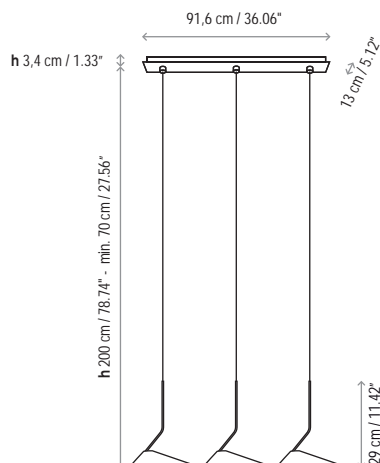

On round canopy, the shades must be mounted at varying heights.

Dimming system: TRIAC.

Lamps description

	Grounding: compulsory
	Ready for mounting on normally flammable surface
	TRIAC dimming system
	63 W LED Led: 210 x 0,3 W = 63 W Lumens: 7200 lm CRI: 90 Degrees Kelvin: 2700 ^º
Voltage: 230V~50Hz	
	1 Box 111 x 100 x 41 cm
Vol.: 0,4551 m ³	Weight: 23,3 kg
Certifications:  	
	Photometrics made according to the position the lights are shown in the catalogue and price list.

Adjustable shade / Aluminium hood

Not Customizable

Measures

Nón Lá A 01

Nón Lá A 02

Nón Lá A 03

Nón Lá A 04

Nón Lá T

Nón Lá S

Nón Lá Set 3 Circular

Nón Lá Set 3 Rectangular

Nón Lá Set 6 Circular