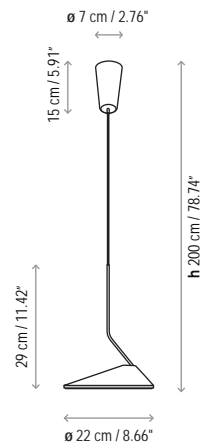

Name: Nón Lá Set 6 Circular

Design: Jorge Pensi Design Studio / 2015

Typology: Pendant lamp

Environment: Indoor

Technical description:

Set of 6 lightweight asymmetrically stemmed conical LED pendants made of aluminum on a circular canopy and hood finished in Chrome, Copper, White and Black lacquer. Polycarbonate diffuser covering LED panel. Adjustable transparent electrical cable.

On round canopy, the shades must be mounted at varying heights.

Dimming system: TRIAC.

Lamps description

	Grounding: compulsory
	Ready for mounting on normally flammable surface
	TRIAC dimming system
	63 W LED Led: 210 x 0,3 W = 63 W Lumens: 7200 lm CRI: 90 Degrees Kelvin: 2700 ^º
Voltage: 230V~50Hz	
	1 Box 111 x 100 x 41 cm
Vol.: 0,4551 m ³	Weight: 23,3 kg
Certifications:  	
	Photometrics made according to the position the lights are shown in the catalogue and price list.

Adjustable shade / Aluminium hood

Not Customizable

Measures

Nón Lá A 01

Nón Lá A 02

Nón Lá A 03

Nón Lá A 04

Nón Lá T

Nón Lá S

Nón Lá Set 3 Circular

Nón Lá Set 3 Rectangular

Nón Lá Set 6 Circular