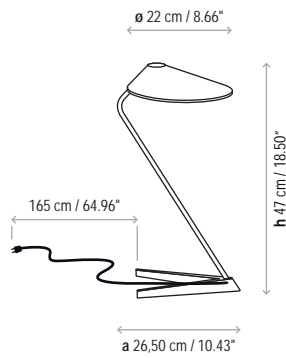

Name: Nón Lá Set 6 Circular

Design: Jorge Pensi Design Studio / 2015

Typology: Pendant lamp

Environment: Indoor

Technical description:

Set of 6 lightweight asymmetrically stemmed conical LED pendants made of aluminum on a circular canopy and hood finished in Chrome, Copper, White and Black lacquer. Polycarbonate diffuser covering LED panel. Adjustable transparent electrical cable.

On round canopy, the shades must be mounted at varying heights.

Dimming system: TRIAC.

Lamps description

	Grounding: compulsory
	Ready for mounting on normally flammable surface
	TRIAC dimming system
	63 W LED Led: 210 x 0,3 W = 63 W Lumens: 7200 lm CRI: 90 Degrees Kelvin: 2700 ^º
Voltage: 230V~50Hz	
	1 Box 111 x 100 x 41 cm
Vol.: 0,4551 m ³	Weight: 23,3 kg
Certifications:  	
	Photometrics made according to the position the lights are shown in the catalogue and price list.

Adjustable shade / Aluminium hood

Not Customizable

Measures

Nón Lá A 01

Nón Lá A 02

Nón Lá A 03

Nón Lá A 04

Nón Lá T

Nón Lá S

Nón Lá Set 3 Circular

Nón Lá Set 3 Rectangular

Nón Lá Set 6 Circular