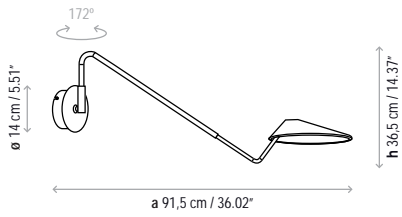

On round canopy, the shades must be mounted at varying heights.

Dimming system: TRIAC.

Lamps description

	Grounding: compulsory
	Ready for mounting on normally flammable surface
	TRIAC dimming system
	63 W LED Led: 210 x 0,3 W = 63 W Lumens: 7200 lm CRI: 90 Degrees Kelvin: 2700 ^º
Voltage: 230V~50Hz	
	1 Box 111 x 100 x 41 cm
Vol.: 0,4551 m ³	Weight: 23,3 kg
Certifications:  	
	Photometrics made according to the position the lights are shown in the catalogue and price list.

Adjustable shade / Aluminium hood

Not Customizable

Measures

Nón Lá A 01

Nón Lá A 02

Nón Lá A 03

Nón Lá A 04

Nón Lá T

Nón Lá S

Nón Lá Set 3 Circular

Nón Lá Set 3 Rectangular

Nón Lá Set 6 Circular