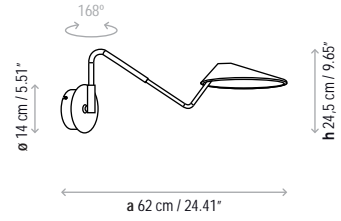

On round canopy, the shades must be mounted at varying heights.

Dimming system: TRIAC.

Lamps description

	Grounding: compulsory
	Ready for mounting on normally flammable surface
	TRIAC dimming system
	63 W LED Led: 210 x 0,3 W = 63 W Lumens: 7200 lm CRI: 90 Degrees Kelvin: 2700 ^º
Voltage: 230V~50Hz	
	1 Box 111 x 100 x 41 cm
Vol.: 0,4551 m ³	Weight: 23,3 kg
Certifications:  	
	Photometrics made according to the position the lights are shown in the catalogue and price list.

Adjustable shade / Aluminium hood

Not Customizable

Measures

Nón Lá A 01

Nón Lá A 02

Nón Lá A 03

Nón Lá A 04

Nón Lá T

Nón Lá S

Nón Lá Set 3 Circular

Nón Lá Set 3 Rectangular

Nón Lá Set 6 Circular