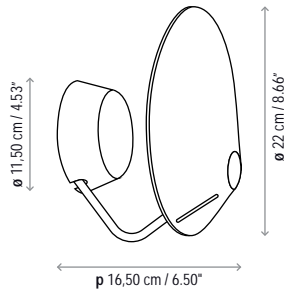

On round canopy, the shades must be mounted at varying heights.

Dimming system: TRIAC.

Lamps description

	Grounding: compulsory
	Ready for mounting on normally flammable surface
	TRIAC dimming system
	31,5 W LED Led: 105 x 0,3 W = 31,5 W Lumens: 3600 lm CRI: 90 Degrees Kelvin: 2700 ^º
Voltage: 230V~50Hz	
	1 Box 82 x 76 x 41 cm
Vol.: 0,2555 m ³	Weight: 12,44 kg
Certifications:  	
	Photometrics made according to the position the lights are shown in the catalogue and price list.

Adjustable shade / Aluminium hood

Not Customizable

Measures

Nón Lá A 01

Nón Lá A 02

Nón Lá A 03

Nón Lá A 04

Nón Lá T

Nón Lá S

Nón Lá Set 3 Circular

Nón Lá Set 3 Rectangular

Nón Lá Set 6 Circular