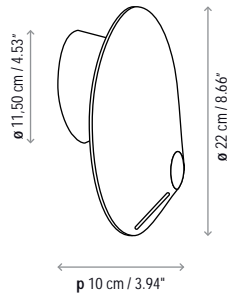

Name: Nón Lá Set 3 Circular

Design: Jorge Pensi Design Studio / 2015

Typology: Pendant lamp

Environment: Indoor

Technical description:

Set of 3 lightweight asymmetrically stemmed conical LED pendants made of aluminum on a circular canopy and hood finished in Chrome, Copper, White and Black lacquer. Polycarbonate diffuser covering LED panel. Adjustable transparent electrical cable.

On round canopy, the shades must be mounted at varying heights.

Dimming system: TRIAC.

Lamps description

	Grounding: compulsory
	Ready for mounting on normally flammable surface
	TRIAC dimming system
	31,5 W LED Led: 105 x 0,3 W = 31,5 W Lumens: 3600 lm CRI: 90 Degrees Kelvin: 2700 ^º
Voltage: 230V~50Hz	
	1 Box 82 x 76 x 41 cm
Vol.: 0,2555 m ³	Weight: 12,44 kg
Certifications:  	
	Photometrics made according to the position the lights are shown in the catalogue and price list.

Adjustable shade / Aluminium hood

Not Customizable

Measures

Nón Lá A 01

Nón Lá A 02

Nón Lá A 03

Nón Lá A 04

Nón Lá T

Nón Lá S

Nón Lá Set 3 Circular

Nón Lá Set 3 Rectangular

Nón Lá Set 6 Circular