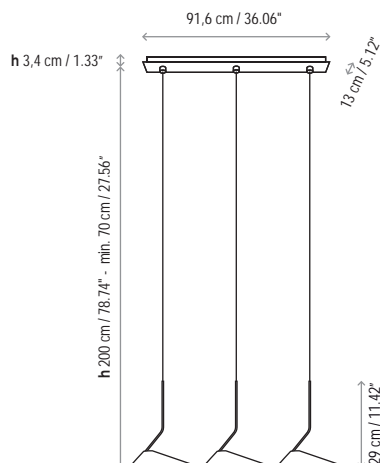

On round canopy, the shades must be mounted at varying heights.

Dimming system: TRIAC.

Lamps description

	Grounding: compulsory
	Ready for mounting on normally flammable surface
	TRIAC dimming system
	31,5 W LED Led: 105 x 0,3 W = 31,5 W Lumens: 3600 lm CRI: 90 Degrees Kelvin: 2700 ^º
Voltage: 230V~50Hz	
	1 Box 82 x 76 x 41 cm
Vol.: 0,2555 m ³	Weight: 12,44 kg
Certifications:  	
	Photometrics made according to the position the lights are shown in the catalogue and price list.

Adjustable shade / Aluminium hood

Not Customizable

Measures

Nón Lá A 01

Nón Lá A 02

Nón Lá A 03

Nón Lá A 04

Nón Lá T

Nón Lá S

Nón Lá Set 3 Circular

Nón Lá Set 3 Rectangular

Nón Lá Set 6 Circular