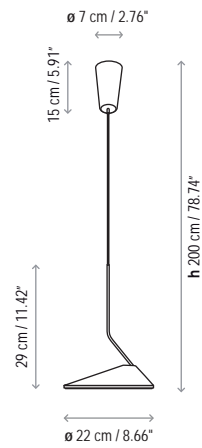

Name: Nón Lá Set 3 Circular

Design: Jorge Pensi Design Studio / 2015

Typology: Pendant lamp

Environment: Indoor

Technical description:

Set of 3 lightweight asymmetrically stemmed conical LED pendants made of aluminum on a circular canopy and hood finished in Chrome, Copper, White and Black lacquer. Polycarbonate diffuser covering LED panel. Adjustable transparent electrical cable.

On round canopy, the shades must be mounted at varying heights.

Dimming system: TRIAC.

Lamps description

	Grounding: compulsory
	Ready for mounting on normally flammable surface
	TRIAC dimming system
	31,5 W LED Led: 105 x 0,3 W = 31,5 W Lumens: 3600 lm CRI: 90 Degrees Kelvin: 2700 ^º
Voltage: 230V~50Hz	
	1 Box 82 x 76 x 41 cm
Vol.: 0,2555 m ³	Weight: 12,44 kg
Certifications:  	
	Photometrics made according to the position the lights are shown in the catalogue and price list.

Adjustable shade / Aluminium hood

Not Customizable

Measures

Nón Lá A 01

Nón Lá A 02

Nón Lá A 03

Nón Lá A 04

Nón Lá T

Nón Lá S

Nón Lá Set 3 Circular

Nón Lá Set 3 Rectangular

Nón Lá Set 6 Circular