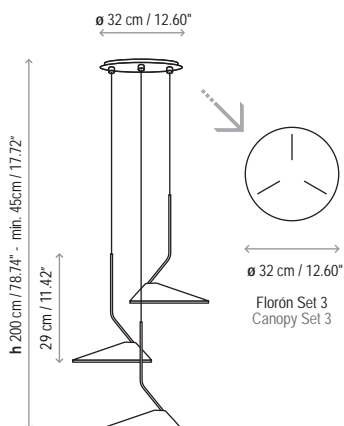

On round canopy, the shades must be mounted at varying heights.

Dimming system: TRIAC.

Lamps description

	Grounding: compulsory
	Ready for mounting on normally flammable surface
	TRIAC dimming system
	31,5 W LED Led: 105 x 0,3 W = 31,5 W Lumens: 3600 lm CRI: 90 Degrees Kelvin: 2700 ^º
Voltage: 230V~50Hz	
	1 Box 82 x 76 x 41 cm
Vol.: 0,2555 m ³	Weight: 12,44 kg
Certifications:  	
	Photometrics made according to the position the lights are shown in the catalogue and price list.

Adjustable shade / Aluminium hood

Not Customizable

Measures

Nón Lá A 01

Nón Lá A 02

Nón Lá A 03

Nón Lá A 04

Nón Lá T

Nón Lá S

Nón Lá Set 3 Circular

Nón Lá Set 3 Rectangular

Nón Lá Set 6 Circular