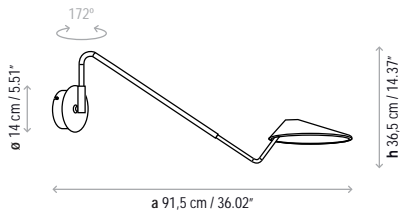

On round canopy, the shades must be mounted at varying heights.

Dimming system: TRIAC.

Lamps description

	Grounding: compulsory
	Ready for mounting on normally flammable surface
	TRIAC dimming system
	31,5 W LED Led: 105 x 0,3 W = 31,5 W Lumens: 3600 lm CRI: 90 Degrees Kelvin: 2700 ^º
Voltage: 230V~50Hz	
	1 Box 82 x 76 x 41 cm
Vol.: 0,2555 m ³	Weight: 12,44 kg
Certifications:  	
	Photometrics made according to the position the lights are shown in the catalogue and price list.

Adjustable shade / Aluminium hood

Not Customizable

Measures

Nón Lá A 01

Nón Lá A 02

Nón Lá A 03

Nón Lá A 04

Nón Lá T

Nón Lá S

Nón Lá Set 3 Circular

Nón Lá Set 3 Rectangular

Nón Lá Set 6 Circular