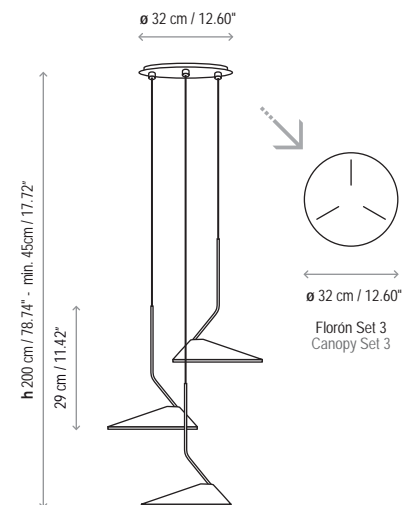

Name: Nón Lá Set 3 Circular

Design: Jorge Pensi Design Studio / 2015

Typology: Pendant lamp

Environment: Indoor

Technical description:

Set of 3 lightweight asymmetrically stemmed conical LED pendants made of aluminum on a circular canopy and hood finished in Chrome, Copper, White and Black lacquer. Polycarbonate diffuser covering LED panel. Adjustable transparent electrical cable.

On round canopy, the shades must be mounted at varying heights.

Dimming system: TRIAC.

Lamps description

	Grounding: compulsory
	Ready for mounting on normally flammable surface
	TRIAC dimming system
	31,5 W LED Led: 105 x 0,3 W = 31,5 W Lumens: 3600 lm CRI: 90 Degrees Kelvin: 2700 ^º
Voltage: 230V~50Hz	
	1 Box 82 x 76 x 41 cm
Vol.: 0,2555 m ³	Weight: 12,44 kg
Certifications:  	
	Photometrics made according to the position the lights are shown in the catalogue and price list.

Adjustable shade / Aluminium hood

Not Customizable

Measures

Nón Lá A 01

Nón Lá A 02

Nón Lá A 03

Nón Lá A 04

Nón Lá T

Nón Lá S

Nón Lá Set 3 Circular

Nón Lá Set 3 Rectangular

Nón Lá Set 6 Circular