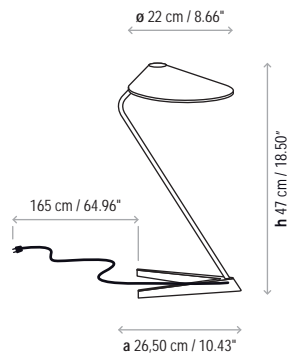

Name: Nón Lá Set 3 Circular

Design: Jorge Pensi Design Studio / 2015

Typology: Pendant lamp

Environment: Indoor

Technical description:

Set of 3 lightweight asymmetrically stemmed conical LED pendants made of aluminum on a circular canopy and hood finished in Chrome, Copper, White and Black lacquer. Polycarbonate diffuser covering LED panel. Adjustable transparent electrical cable.

On round canopy, the shades must be mounted at varying heights.

Dimming system: TRIAC.

Lamps description

	Grounding: compulsory
	Ready for mounting on normally flammable surface
	TRIAC dimming system
	31,5 W LED Led: 105 x 0,3 W = 31,5 W Lumens: 3600 lm CRI: 90 Degrees Kelvin: 2700 ^º
Voltage: 230V~50Hz	
	1 Box 82 x 76 x 41 cm
Vol.: 0,2555 m ³	Weight: 12,44 kg
Certifications:  	
	Photometrics made according to the position the lights are shown in the catalogue and price list.

Adjustable shade / Aluminium hood

Not Customizable

Measures

Nón Lá A 01

Nón Lá A 02

Nón Lá A 03

Nón Lá A 04

Nón Lá T

Nón Lá S

Nón Lá Set 3 Circular

Nón Lá Set 3 Rectangular

Nón Lá Set 6 Circular