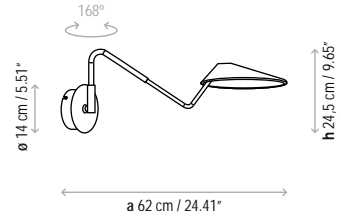

On round canopy, the shades must be mounted at varying heights.

Dimming system: TRIAC.

Lamps description

	Grounding: compulsory
	Ready for mounting on normally flammable surface
	TRIAC dimming system
	31,5 W LED Led: 105 x 0,3 W = 31,5 W Lumens: 3600 lm CRI: 90 Degrees Kelvin: 2700 ^º
Voltage: 230V~50Hz	
	1 Box 82 x 76 x 41 cm
Vol.: 0,2555 m ³	Weight: 12,44 kg
Certifications:  	
	Photometrics made according to the position the lights are shown in the catalogue and price list.

Adjustable shade / Aluminium hood

Not Customizable

Measures

Nón Lá A 01

Nón Lá A 02

Nón Lá A 03

Nón Lá A 04

Nón Lá T

Nón Lá S

Nón Lá Set 3 Circular

Nón Lá Set 3 Rectangular

Nón Lá Set 6 Circular