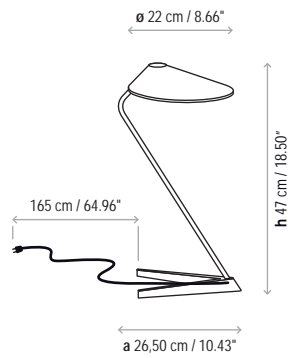

Name: Nón Lá Set 3 Rectangular

Design: Jorge Pensi Design Studio / 2015

Typology: Pendant lamp

Environment: Indoor

Technical description:

Set of 3 lightweight asymmetrically stemmed conical LED pendants made of aluminum on a linear rectangular canopy and hood finished in Chrome, Copper, White and Black lacquer. Polycarbonate diffuser covering LED panel. Adjustable transparent electrical cable. Dimming system: TRIAC.

Lamps description

	Grounding: compulsory
	Ready for mounting on normally flammable surface
	TRIAC dimming system
	31,5 W LED Led: 105 x 0,3 W = 31,5 W Lumens: 3600 lm CRI: 90 Degrees Kelvin: 2700 ^º
Voltage: 230V~50Hz	
	1 Box 101 x 47 x 41 cm
Vol.: 0,1946 m ³	Weight: 12,22 kg
Certifications:	 
	Photometrics made according to the position the lights are shown in the catalogue and price list.

Adjustable shade / Aluminium hood

Not Customizable

Measures

Nón Lá A 01

Nón Lá A 02

Nón Lá A 03

Nón Lá A 04

Nón Lá T

Nón Lá S

Nón Lá Set 3 Circular

Nón Lá Set 3 Rectangular

Nón Lá Set 6 Circular