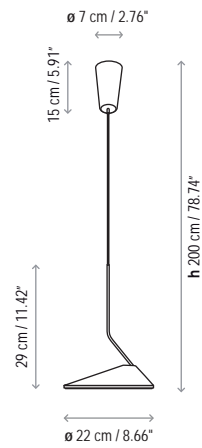

Name: Nón Lá Set 3 Rectangular

Design: Jorge Pensi Design Studio / 2015

Typology: Pendant lamp

Environment: Indoor

Technical description:

Set of 3 lightweight asymmetrically stemmed conical LED pendants made of aluminum on a linear rectangular canopy and hood finished in Chrome, Copper, White and Black lacquer. Polycarbonate diffuser covering LED panel. Adjustable transparent electrical cable. Dimming system: TRIAC.

Lamps description

	Grounding: compulsory
	Ready for mounting on normally flammable surface
	TRIAC dimming system
	31,5 W LED Led: 105 x 0,3 W = 31,5 W Lumens: 3600 lm CRI: 90 Degrees Kelvin: 2700 ^º
Voltage: 230V~50Hz	
	1 Box 101 x 47 x 41 cm
Vol.: 0,1946 m ³	Weight: 12,22 kg
Certifications:	 
	Photometrics made according to the position the lights are shown in the catalogue and price list.

Adjustable shade / Aluminium hood

Not Customizable

Measures

Nón Lá A 01

Nón Lá A 02

Nón Lá A 03

Nón Lá A 04

Nón Lá T

Nón Lá S

Nón Lá Set 3 Circular

Nón Lá Set 3 Rectangular

Nón Lá Set 6 Circular