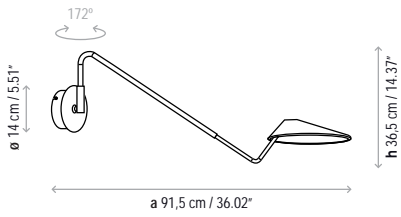

Lamps description

	Grounding: compulsory
	Ready for mounting on normally flammable surface
	TRIAC dimming system
	31,5 W LED Led: 105 x 0,3 W = 31,5 W Lumens: 3600 lm CRI: 90 Degrees Kelvin: 2700 ^º
Voltage: 230V~50Hz	
	1 Box 101 x 47 x 41 cm
Vol.: 0,1946 m ³	Weight: 12,22 kg
Certifications:	 
	Photometrics made according to the position the lights are shown in the catalogue and price list.

Adjustable shade / Aluminium hood

Not Customizable

Measures

Nón Lá A 01

Nón Lá A 02

Nón Lá A 03

Nón Lá A 04

Nón Lá T

Nón Lá S

Nón Lá Set 3 Circular

Nón Lá Set 3 Rectangular

Nón Lá Set 6 Circular