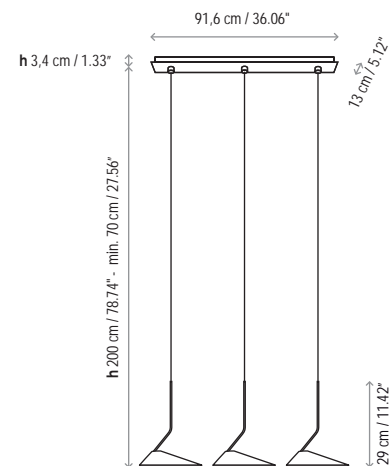

Nón Lá A 03

Measures