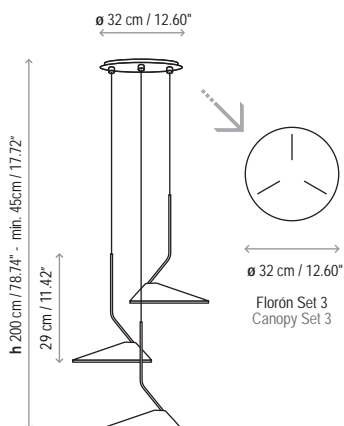

Lamps description

	Grounding: compulsory
	Ready for mounting on normally flammable surface
	TRIAC dimming system
	31,5 W LED Led: 105 x 0,3 W = 31,5 W Lumens: 3600 lm CRI: 90 Degrees Kelvin: 2700 ^º
Voltage: 230V~50Hz	
	1 Box 101 x 47 x 41 cm
Vol.: 0,1946 m ³	Weight: 12,22 kg
Certifications:	 
	Photometrics made according to the position the lights are shown in the catalogue and price list.

Adjustable shade / Aluminium hood

Not Customizable

Measures

Nón Lá A 01

Nón Lá A 02

Nón Lá A 03

Nón Lá A 04

Nón Lá T

Nón Lá S

Nón Lá Set 3 Circular

Nón Lá Set 3 Rectangular

Nón Lá Set 6 Circular