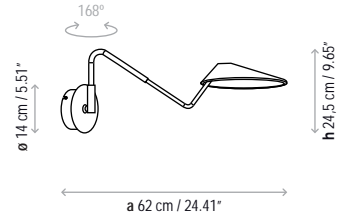

Lamps description

	Grounding: compulsory
	Ready for mounting on normally flammable surface
	TRIAC dimming system
	31,5 W LED Led: 105 x 0,3 W = 31,5 W Lumens: 3600 lm CRI: 90 Degrees Kelvin: 2700 ^º
Voltage: 230V~50Hz	
	1 Box 101 x 47 x 41 cm
Vol.: 0,1946 m ³	Weight: 12,22 kg
Certifications:	 
	Photometrics made according to the position the lights are shown in the catalogue and price list.

Adjustable shade / Aluminium hood

Not Customizable

Measures

Nón Lá A 01

Nón Lá A 02

Nón Lá A 03

Nón Lá A 04

Nón Lá T

Nón Lá S

Nón Lá Set 3 Circular

Nón Lá Set 3 Rectangular

Nón Lá Set 6 Circular