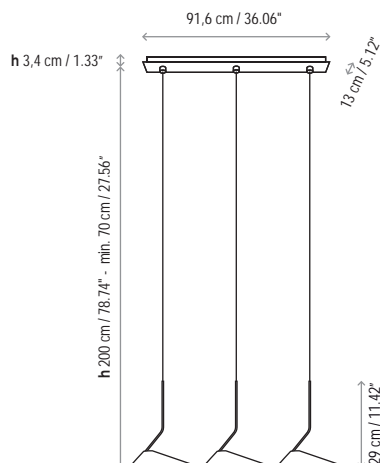

Lamps description

	Grounding: compulsory
	Ready for mounting on normally flammable surface
	TRIAC dimming system
	31,5 W LED Led: 105 x 0,3 W = 31,5 W Lumens: 3600 lm CRI: 90 Degrees Kelvin: 2700 ^º
Voltage: 230V~50Hz	
	1 Box 101 x 47 x 41 cm
Vol.: 0,1946 m ³	Weight: 12,22 kg
Certifications:	 
	Photometrics made according to the position the lights are shown in the catalogue and price list.

Adjustable shade / Aluminium hood

Not Customizable

Measures

Nón Lá A 01

Nón Lá A 02

Nón Lá A 03

Nón Lá A 04

Nón Lá T

Nón Lá S

Nón Lá Set 3 Circular

Nón Lá Set 3 Rectangular

Nón Lá Set 6 Circular