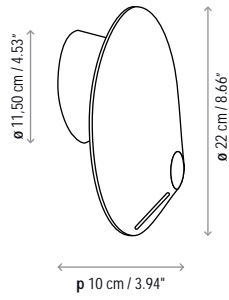

Name: Nón Lá Set 3 Rectangular

Design: Jorge Pensi Design Studio / 2015

Typology: Pendant lamp

Environment: Indoor

Technical description:

Set of 3 lightweight asymmetrically stemmed conical LED pendants made of aluminum on a linear rectangular canopy and hood finished in Chrome, Copper, White and Black lacquer. Polycarbonate diffuser covering LED panel. Adjustable transparent electrical cable. Dimming system: TRIAC.

Lamps description

	Grounding: compulsory
	Ready for mounting on normally flammable surface
	TRIAC dimming system
	31,5 W LED Led: 105 x 0,3 W = 31,5 W Lumens: 3600 lm CRI: 90 Degrees Kelvin: 2700 ^º
Voltage: 230V~50Hz	
	1 Box 101 x 47 x 41 cm
Vol.: 0,1946 m ³	Weight: 12,22 kg
Certifications:	 
	Photometrics made according to the position the lights are shown in the catalogue and price list.

Adjustable shade / Aluminium hood

Not Customizable

Measures

Nón Lá A 01

Nón Lá A 02

Nón Lá A 03

Nón Lá A 04

Nón Lá T

Nón Lá S

Nón Lá Set 3 Circular

Nón Lá Set 3 Rectangular

Nón Lá Set 6 Circular