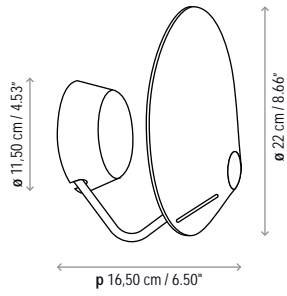

Lamps description

	Grounding: compulsory
	Ready for mounting on normally flammable surface
	TRIAC dimming system
	31,5 W LED Led: 105 x 0,3 W = 31,5 W Lumens: 3600 lm CRI: 90 Degrees Kelvin: 2700 ^º
Voltage: 230V~50Hz	
	1 Box 101 x 47 x 41 cm
Vol.: 0,1946 m ³	Weight: 12,22 kg
Certifications:	 
	Photometrics made according to the position the lights are shown in the catalogue and price list.

Adjustable shade / Aluminium hood

Not Customizable

Measures

Nón Lá A 01

Nón Lá A 02

Nón Lá A 03

Nón Lá A 04

Nón Lá T

Nón Lá S

Nón Lá Set 3 Circular

Nón Lá Set 3 Rectangular

Nón Lá Set 6 Circular