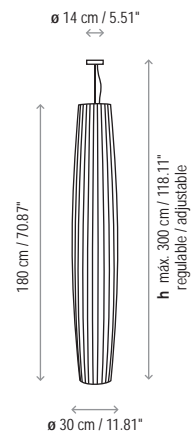

Lamps description

 Grounding: excluded

 Dimmable

 4 x 46 W Classic P Eco E-27 (Halo Dim)

 4 x 9 W E-27 LED (LED Dim)

Voltage: 230V~50Hz

 1 Box 34 x 35 x 200 cm

Vol.: 0,238 m³

Weight: 18 kg

Certifications:  

 Photometrics made according to the position the lights are shown in the catalogue and price list.

Ref Finishings

1950330246 Satin Nickel Halo Dim
 Cream Ribbon

1950330247 Satin Nickel Halo Dim
 White Ribbon

1950330346 Satin Nickel Led Dim
 Cream Ribbon

1950330347 Satin Nickel Led Dim
 White Ribbon

Lampshade 185 x 30 cm / 72.83" x 11.81"

Bulbs included

Customizable

Measures

Maxi - 01 Floor

Maxi - 02 Floor

Maxi - 03 Floor

Maxi - 01 Pendant Lamp

Maxi - 02 Pendant Lamp

Maxi - 03 / Dimable Pendant Lamp

Maxi - P Outdoor

Maxi - S Outdoor