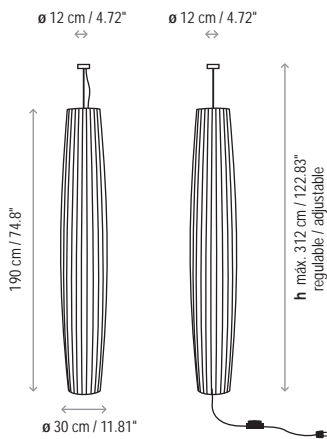

Maxi - 02 Pendant Lamp