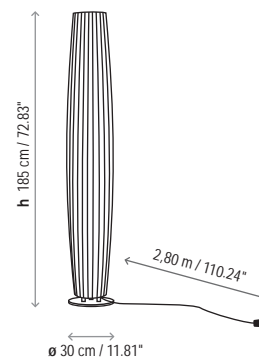

Lamps description

 Grounding: excluded

 Dimmable

 4 x 46 W Classic P Eco E-27 (Halo Dim)

 4 x 9 W E-27 LED (LED Dim)

Voltage: 230V~50Hz

 1 Box 34 x 35 x 200 cm

Vol.: 0,238 m³

Weight: 18 kg

Certifications:  

 Photometrics made according to the position the lights are shown in the catalogue and price list.

Ref Finishings

1950330246 Satin Nickel Halo Dim
 Cream Ribbon

1950330247 Satin Nickel Halo Dim
 White Ribbon

1950330346 Satin Nickel Led Dim
 Cream Ribbon

1950330347 Satin Nickel Led Dim
 White Ribbon

Lampshade 185 x 30 cm / 72.83" x 11.81"

Bulbs included

Customizable

Measures

Maxi - 01 Floor

Maxi - 02 Floor