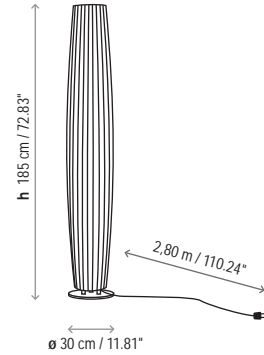

Maxi - 01 Floor

Maxi - 02 Floor

Maxi - 01 Pendant Lamp

Maxi - 02 Pendant Lamp

Maxi - 03 / Dimable Pendant Lamp

Maxi - P Outdoor