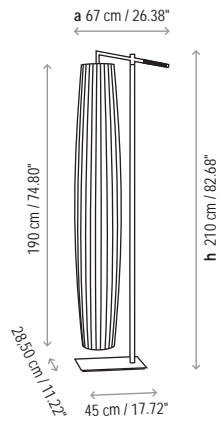

Lamps description

 Grounding: excluded

 Dimmable

 4 x 46 W Classic P Eco E-27 (Halo Dim)

 4 x 9 W E-27 LED (LED Dim)

Voltage: 230V~50Hz

 1 Box 34 x 35 x 200 cm

Vol.: 0,238 m³

Weight: 18 kg

Certifications:  

 Photometrics made according to the position the lights are shown in the catalogue and price list.

Ref Finishings

1950330246 Satin Nickel Halo Dim
 Cream Ribbon

1950330247 Satin Nickel Halo Dim
 White Ribbon

1950330346 Satin Nickel Led Dim
 Cream Ribbon

1950330347 Satin Nickel Led Dim
 White Ribbon

Lampshade 185 x 30 cm / 72.83" x 11.81"

Bulbs included

Customizable

Measures

Maxi - 01 Floor

Maxi - 02 Floor