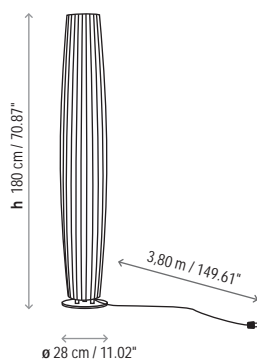

Lamps description

 Grounding: excluded

 Dimmable

 4 x 46 W Classic P Eco E-27 (Halo Dim)

 4 x 9 W E-27 LED (LED Dim)

Voltage: 230V~50Hz

 1 Box 34 x 35 x 200 cm

Vol.: 0,238 m³

Weight: 18 kg

Certifications:  

 Photometrics made according to the position the lights are shown in the catalogue and price list.

Ref Finishings

1950330246 Satin Nickel Halo Dim
 Cream Ribbon

1950330247 Satin Nickel Halo Dim
 White Ribbon

1950330346 Satin Nickel Led Dim
 Cream Ribbon

1950330347 Satin Nickel Led Dim
 White Ribbon

Lampshade 185 x 30 cm / 72.83" x 11.81"

Bulbs included

Customizable

Measures

Maxi - 01 Floor

Maxi - 02 Floor

Maxi - 03 Floor

Maxi - 01 Pendant Lamp

Maxi - 02 Pendant Lamp

Maxi - 03 / Dimable Pendant Lamp

Maxi - P Outdoor

Maxi - S Outdoor