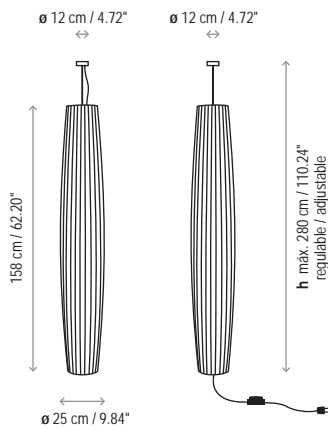

Maxi - 01 Pendant Lamp