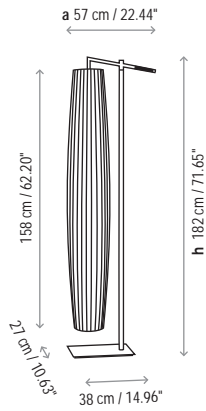

Lamps description

 Grounding: excluded

 Dimmable

 4 x 46 W Classic P Eco E-27 (Halo Dim)

 4 x 9 W E-27 LED (LED Dim)

Voltage: 230V~50Hz

 1 Box 34 x 35 x 200 cm

Vol.: 0,238 m³

Weight: 18 kg

Certifications:  

 Photometrics made according to the position the lights are shown in the catalogue and price list.

Ref Finishings

1950330246 Satin Nickel Halo Dim
 Cream Ribbon

1950330247 Satin Nickel Halo Dim
 White Ribbon

1950330346 Satin Nickel Led Dim
 Cream Ribbon

1950330347 Satin Nickel Led Dim
 White Ribbon

Lampshade 185 x 30 cm / 72.83" x 11.81"

Bulbs included

Customizable

Measures

Maxi - 01 Floor

Maxi - 02 Floor