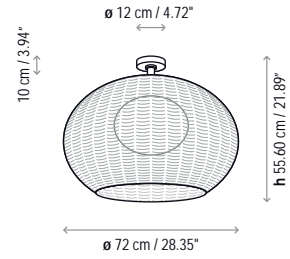

Rubber cable length: 81 cms

Total cable: 4 mts

 1 Box 27 x 27 x 41 cm

Vol.: 0,0298 m³ Weight: 2,15 kg

Certifications:   IP-55

 Photometrics made according to the position the lights are shown in the catalogue and price list.

Total wire length: 157.48 inches

Aluminium shade frame - stainless steel hook

Not Customizable

Measures

Garota - A / 01

Garota - PF / 01

Garota - PF / 02

Garota - Hang

Garota - S / 01

Garota - S / 02

Garota - Mini

Garota - P / 01

Garota - P / 02