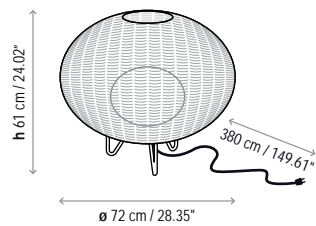

Name: Garota - Hang

Design: Alex Fernández Camps / Gonzalo Milà / 2015

Typology: Outdoor pendant lamp

Environment: Outdoor

Technical description:

Small outdoor portable pendant lamp made of aluminum that can withstand exposure to the elements. The HANG structure allows for temporary flexible placement on numerous outdoor locations such as tree branches, overhangs or fences. Lamp shade is composed of hand wrapped polyethylene synthetic fiber, available in different colors. Light source is an LED module, protected by a frosted, polyethylene globe of medium density and UV protection.

Rubber cable length: 81 cms

Total cable: 4 mts

 1 Box 27 x 27 x 41 cm

Vol.: 0,0298 m³ Weight: 2,15 kg

Certifications:   IP-55

 Photometrics made according to the position the lights are shown in the catalogue and price list.

Total wire length: 157.48 inches

Aluminium shade frame - stainless steel hook

Not Customizable

Measures

Garota - A / 01

Garota - PF / 01

Garota - PF / 02

Garota - Hang

Garota - S / 01

Garota - S / 02

Garota - Mini

Garota - P / 01

Garota - P / 02