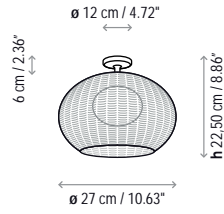

Rubber cable length: 81 cms

Total cable: 4 mts

 1 Box 27 x 27 x 41 cm

Vol.: 0,0298 m³ Weight: 2,15 kg

Certifications:   IP-55

 Photometrics made according to the position the lights are shown in the catalogue and price list.

Total wire length: 157.48 inches

Aluminium shade frame - stainless steel hook

Not Customizable

Measures

Garota - A / 01

Garota - PF / 01

Garota - PF / 02

Garota - Hang

Garota - S / 01

Garota - S / 02

Garota - Mini

Garota - P / 01

Garota - P / 02