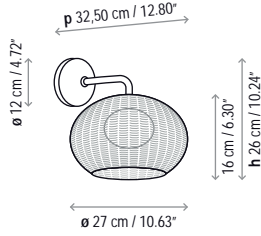

Name: Garota - Hang

Design: Alex Fernández Camps / Gonzalo Milà / 2015

Typology: Outdoor pendant lamp

Environment: Outdoor

Technical description:

Small outdoor portable pendant lamp made of aluminum that can withstand exposure to the elements. The HANG structure allows for temporary flexible placement on numerous outdoor locations such as tree branches, overhangs or fences. Lamp shade is composed of hand wrapped polyethylene synthetic fiber, available in different colors. Light source is an LED module, protected by a frosted, polyethylene globe of medium density and UV protection.

Rubber cable length: 81 cms

Total cable: 4 mts

 1 Box 27 x 27 x 41 cm

Vol.: 0,0298 m³ Weight: 2,15 kg

Certifications:   IP-55

 Photometrics made according to the position the lights are shown in the catalogue and price list.

Total wire length: 157.48 inches

Aluminium shade frame - stainless steel hook

Not Customizable

Measures

Garota - A / 01

Garota - PF / 01

Garota - PF / 02

Garota - Hang

Garota - S / 01

Garota - S / 02

Garota - Mini

Garota - P / 01

Garota - P / 02