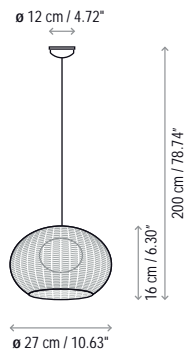

Name: Garota - Hang

Design: Alex Fernández Camps / Gonzalo Milà / 2015

Typology: Outdoor pendant lamp

Environment: Outdoor

Technical description:

Small outdoor portable pendant lamp made of aluminum that can withstand exposure to the elements. The HANG structure allows for temporary flexible placement on numerous outdoor locations such as tree branches, overhangs or fences. Lamp shade is composed of hand wrapped polyethylene synthetic fiber, available in different colors. Light source is an LED module, protected by a frosted, polyethylene globe of medium density and UV protection.

Rubber cable length: 81 cms

Total cable: 4 mts

 1 Box 27 x 27 x 41 cm

Vol.: 0,0298 m³ Weight: 2,15 kg

Certifications:   IP-55

 Photometrics made according to the position the lights are shown in the catalogue and price list.

Total wire length: 157.48 inches

Aluminium shade frame - stainless steel hook

Not Customizable

Measures

Garota - A / 01

Garota - PF / 01

Garota - PF / 02

Garota - Hang

Garota - S / 01

Garota - S / 02

Garota - Mini

Garota - P / 01

Garota - P / 02