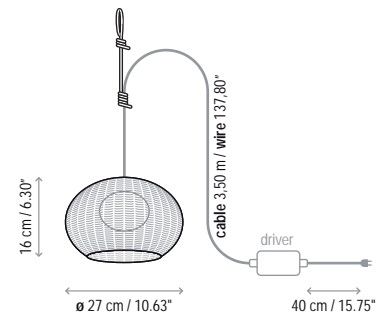

Name: Garota - Hang

Design: Alex Fernández Camps / Gonzalo Milà / 2015

Typology: Outdoor pendant lamp

Environment: Outdoor

Technical description:

Small outdoor portable pendant lamp made of aluminum that can withstand exposure to the elements. The HANG structure allows for temporary flexible placement on numerous outdoor locations such as tree branches, overhangs or fences. Lamp shade is composed of hand wrapped polyethylene synthetic fiber, available in different colors. Light source is an LED module, protected by a frosted, polyethylene globe of medium density and UV protection.

Rubber cable length: 81 cms

Total cable: 4 mts

 1 Box 27 x 27 x 41 cm

Vol.: 0,0298 m³ Weight: 2,15 kg

Certifications:   IP-55

 Photometrics made according to the position the lights are shown in the catalogue and price list.

Ref Finishings

3350720101	Natural White
3350720103	Brown Graphite
P-803	Ivory White
P-804	Brown

All Bover's synthetic fiber collection are recyclable and non-toxic for environmental sustainability.

This luminaire does not include a switch. The driver is installed on the wire.

Total wire length: 157.48 inches

Aluminium shade frame - stainless steel hook

Not Customizable

Measures

Garota - A / 01

Garota - PF / 01

Garota - PF / 02

Garota - Hang