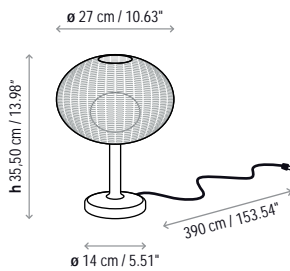

Name: Garota - Hang

Design: Alex Fernández Camps / Gonzalo Milà / 2015

Typology: Outdoor pendant lamp

Environment: Outdoor

Technical description:

Small outdoor portable pendant lamp made of aluminum that can withstand exposure to the elements. The HANG structure allows for temporary flexible placement on numerous outdoor locations such as tree branches, overhangs or fences. Lamp shade is composed of hand wrapped polyethylene synthetic fiber, available in different colors. Light source is an LED module, protected by a frosted, polyethylene globe of medium density and UV protection.

Rubber cable length: 81 cms

Total cable: 4 mts

 1 Box 27 x 27 x 41 cm

Vol.: 0,0298 m³ Weight: 2,15 kg

Certifications:   IP-55

 Photometrics made according to the position the lights are shown in the catalogue and price list.

Total wire length: 157.48 inches

Aluminium shade frame - stainless steel hook

Not Customizable

Measures

Garota - A / 01

Garota - PF / 01

Garota - PF / 02

Garota - Hang

Garota - S / 01

Garota - S / 02

Garota - Mini

Garota - P / 01

Garota - P / 02