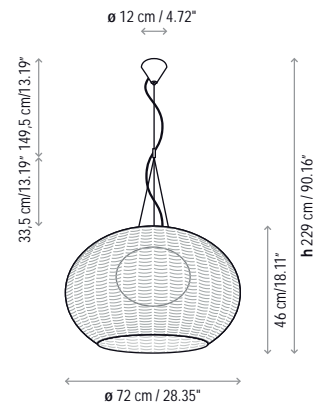

Name: Garota - Hang

Design: Alex Fernández Camps / Gonzalo Milà / 2015

Typology: Outdoor pendant lamp

Environment: Outdoor

Technical description:

Small outdoor portable pendant lamp made of aluminum that can withstand exposure to the elements. The HANG structure allows for temporary flexible placement on numerous outdoor locations such as tree branches, overhangs or fences. Lamp shade is composed of hand wrapped polyethylene synthetic fiber, available in different colors. Light source is an LED module, protected by a frosted, polyethylene globe of medium density and UV protection.

Rubber cable length: 81 cms

Total cable: 4 mts

 1 Box 27 x 27 x 41 cm

Vol.: 0,0298 m³ Weight: 2,15 kg

Certifications:   IP-55

 Photometrics made according to the position the lights are shown in the catalogue and price list.

Total wire length: 157.48 inches

Aluminium shade frame - stainless steel hook

Not Customizable

Measures

Garota - A / 01

Garota - PF / 01

Garota - PF / 02

Garota - Hang

Garota - S / 01

Garota - S / 02

Garota - Mini

Garota - P / 01

Garota - P / 02