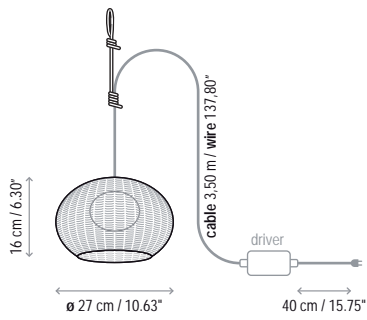

Name: Garota - Hang

Design: Alex Fernández Camps / Gonzalo Milà / 2015

Typology: Outdoor pendant lamp

Environment: Outdoor

Technical description:

Small outdoor portable pendant lamp made of aluminum that can withstand exposure to the elements. The HANG structure allows for temporary flexible placement on numerous outdoor locations such as tree branches, overhangs or fences. Lamp shade is composed of hand wrapped polyethylene synthetic fiber, available in different colors. Light source is an LED module, protected by a frosted, polyethylene globe of medium density and UV protection.

Rubber cable length: 81 cms

Total cable: 4 mts

 1 Box 27 x 27 x 41 cm

Vol.: 0,0298 m³ Weight: 2,15 kg

Certifications:   IP-55

 Photometrics made according to the position the lights are shown in the catalogue and price list.

Total wire length: 157.48 inches

Aluminium shade frame - stainless steel hook

Not Customizable

Measures

Garota - A / 01

Garota - PF / 01

Garota - PF / 02

Garota - Hang

Garota - S / 01

Garota - S / 02

Garota - Mini

Garota - P / 01

Garota - P / 02