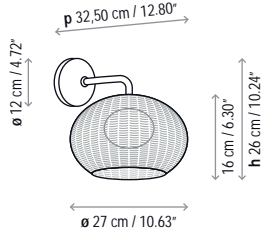

Name: Garota - A / 01

Design: Alex Fernández Camps / Gonzalo Milà / 2015

Typology: Outdoor wall lamp

Environment: Outdoor

Technical description:

Outdoor wall lamp with frame and canopy made of aluminum that can withstand exposure to the elements. Lamp shade is composed of hand wrapped polyethylene synthetic fiber, available in different colors. Light source is an LED module, protected by a frosted, polyethylene globe of medium density and UV protection. Available in Brown or Ivory finishes. Garota is not a customizable product.

Lamps description

	Grounding: compulsory
	Ready for mounting on normally flammable surface
	TRIAC dimming system
	9 W LED Led: 1 x 9 W Lumens: 960 lm CRI: 90 Degrees Kelvin: 2700 ^º
Voltage: 230V~50Hz	
	1 Box 27 x 27 x 41 cm
Vol.: 0,0298 m ³	Weight: 1,90 kg
Certifications:	  IP-55
	Photometrics made according to the position the lights are shown in the catalogue and price list.

Aluminium shade structure and canopy

Not Customizable

Measures

Garota - A / 01

Garota - PF / 01

Garota - PF / 02

Garota - Hang

Garota - S / 01