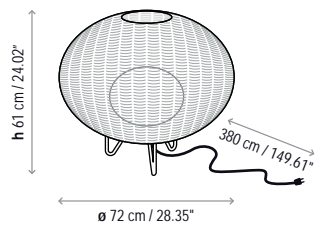

Name: Garota - A / 01

Design: Alex Fernández Camps / Gonzalo Milà / 2015

Typology: Outdoor wall lamp

Environment: Outdoor

Technical description:

Outdoor wall lamp with frame and canopy made of aluminum that can withstand exposure to the elements. Lamp shade is composed of hand wrapped polyethylene synthetic fiber, available in different colors. Light source is an LED module, protected by a frosted, polyethylene globe of medium density and UV protection. Available in Brown or Ivory finishes. Garota is not a customizable product.

Lamps description

	Grounding: compulsory
	Ready for mounting on normally flammable surface
	TRIAC dimming system
	9 W LED Led: 1 x 9 W Lumens: 960 lm CRI: 90 Degrees Kelvin: 2700 ^º
Voltage: 230V~50Hz	
	1 Box 27 x 27 x 41 cm
Vol.: 0,0298 m ³	Weight: 1,90 kg
Certifications:	  IP-55
	Photometrics made according to the position the lights are shown in the catalogue and price list.

Aluminium shade structure and canopy

Not Customizable

Measures

Garota - A / 01

Garota - PF / 01

Garota - PF / 02

Garota - Hang

Garota - S / 01

Garota - S / 02

Garota - Mini

Garota - P / 01

Garota - P / 02