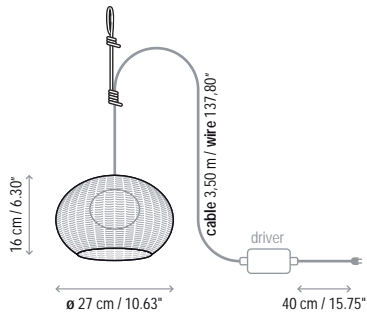

Name: Garota - A / 01

Design: Alex Fernández Camps / Gonzalo Milà / 2015

Typology: Outdoor wall lamp

Environment: Outdoor

Technical description:

Outdoor wall lamp with frame and canopy made of aluminum that can withstand exposure to the elements. Lamp shade is composed of hand wrapped polyethylene synthetic fiber, available in different colors. Light source is an LED module, protected by a frosted, polyethylene globe of medium density and UV protection. Available in Brown or Ivory finishes. Garota is not a customizable product.

Lamps description

	Grounding: compulsory
	Ready for mounting on normally flammable surface
	TRIAC dimming system
	9 W LED Led: 1 x 9 W Lumens: 960 lm CRI: 90 Degrees Kelvin: 2700 ^º
Voltage: 230V~50Hz	
	1 Box 27 x 27 x 41 cm
Vol.: 0,0298 m ³	Weight: 1,90 kg
Certifications:	  IP-55
	Photometrics made according to the position the lights are shown in the catalogue and price list.

Aluminium shade structure and canopy

Not Customizable

Measures

Garota - A / 01

Garota - PF / 01

Garota - PF / 02

Garota - Hang

Garota - S / 01

Garota - S / 02

Garota - Mini

Garota - P / 01

Garota - P / 02