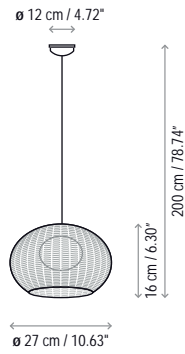

Name: Garota - A / 01

Design: Alex Fernández Camps / Gonzalo Milà / 2015

Typology: Outdoor wall lamp

Environment: Outdoor

Technical description:

Outdoor wall lamp with frame and canopy made of aluminum that can withstand exposure to the elements. Lamp shade is composed of hand wrapped polyethylene synthetic fiber, available in different colors. Light source is an LED module, protected by a frosted, polyethylene globe of medium density and UV protection. Available in Brown or Ivory finishes. Garota is not a customizable product.

Lamps description

	Grounding: compulsory
	Ready for mounting on normally flammable surface
	TRIAC dimming system
	9 W LED Led: 1 x 9 W Lumens: 960 lm CRI: 90 Degrees Kelvin: 2700 ^º
Voltage: 230V~50Hz	
	1 Box 27 x 27 x 41 cm
Vol.: 0,0298 m ³	Weight: 1,90 kg
Certifications:	  IP-55
	Photometrics made according to the position the lights are shown in the catalogue and price list.

Aluminium shade structure and canopy

Not Customizable

Measures

Garota - A / 01

Garota - PF / 01

Garota - PF / 02

Garota - Hang

Garota - S / 01

Garota - S / 02

Garota - Mini

Garota - P / 01

Garota - P / 02