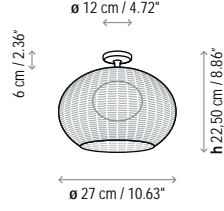

Name: Garota - A / 01

Design: Alex Fernández Camps / Gonzalo Milà / 2015

Typology: Outdoor wall lamp

Environment: Outdoor

Technical description:

Outdoor wall lamp with frame and canopy made of aluminum that can withstand exposure to the elements. Lamp shade is composed of hand wrapped polyethylene synthetic fiber, available in different colors. Light source is an LED module, protected by a frosted, polyethylene globe of medium density and UV protection. Available in Brown or Ivory finishes. Garota is not a customizable product.

Lamps description

	Grounding: compulsory
	Ready for mounting on normally flammable surface
	TRIAC dimming system
	9 W LED Led: 1 x 9 W Lumens: 960 lm CRI: 90 Degrees Kelvin: 2700 ^º
Voltage: 230V~50Hz	
	1 Box 27 x 27 x 41 cm
Vol.: 0,0298 m ³	Weight: 1,90 kg
Certifications:	  IP-55
	Photometrics made according to the position the lights are shown in the catalogue and price list.

Aluminium shade structure and canopy

Not Customizable

Measures

Garota - A / 01

Garota - PF / 01

Garota - PF / 02

Garota - Hang

Garota - S / 01

Garota - S / 02

Garota - Mini

Garota - P / 01

Garota - P / 02