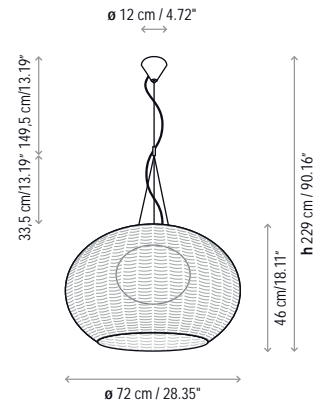

Name: Garota - A / 01

Design: Alex Fernández Camps / Gonzalo Milà / 2015

Typology: Outdoor wall lamp

Environment: Outdoor

Technical description:

Outdoor wall lamp with frame and canopy made of aluminum that can withstand exposure to the elements. Lamp shade is composed of hand wrapped polyethylene synthetic fiber, available in different colors. Light source is an LED module, protected by a frosted, polyethylene globe of medium density and UV protection. Available in Brown or Ivory finishes. Garota is not a customizable product.

Lamps description

	Grounding: compulsory
	Ready for mounting on normally flammable surface
	TRIAC dimming system
	9 W LED Led: 1 x 9 W Lumens: 960 lm CRI: 90 Degrees Kelvin: 2700 ^º
Voltage: 230V~50Hz	
	1 Box 27 x 27 x 41 cm
Vol.: 0,0298 m ³	Weight: 1,90 kg
Certifications:	  IP-55
	Photometrics made according to the position the lights are shown in the catalogue and price list.

Aluminium shade structure and canopy

Not Customizable

Measures

Garota - A / 01

Garota - PF / 01

Garota - PF / 02

Garota - Hang

Garota - S / 01

Garota - S / 02

Garota - Mini

Garota - P / 01

Garota - P / 02