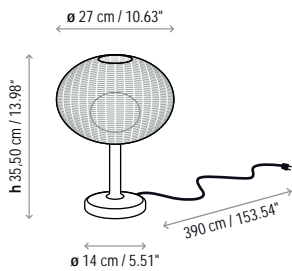

Name: Garota - A / 01

Design: Alex Fernández Camps / Gonzalo Milà / 2015

Typology: Outdoor wall lamp

Environment: Outdoor

Technical description:

Outdoor wall lamp with frame and canopy made of aluminum that can withstand exposure to the elements. Lamp shade is composed of hand wrapped polyethylene synthetic fiber, available in different colors. Light source is an LED module, protected by a frosted, polyethylene globe of medium density and UV protection. Available in Brown or Ivory finishes. Garota is not a customizable product.

Lamps description

	Grounding: compulsory
	Ready for mounting on normally flammable surface
	TRIAC dimming system
	9 W LED Led: 1 x 9 W Lumens: 960 lm CRI: 90 Degrees Kelvin: 2700 ^º
Voltage: 230V~50Hz	
	1 Box 27 x 27 x 41 cm
Vol.: 0,0298 m ³	Weight: 1,90 kg
Certifications:	  IP-55
	Photometrics made according to the position the lights are shown in the catalogue and price list.

Aluminium shade structure and canopy

Not Customizable

Measures

Garota - A / 01

Garota - PF / 01

Garota - PF / 02

Garota - Hang

Garota - S / 01

Garota - S / 02

Garota - Mini

Garota - P / 01

Garota - P / 02