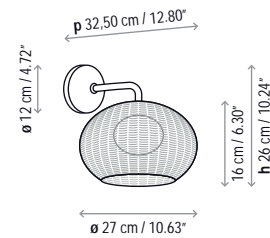

Garota - PF / 02

Measures