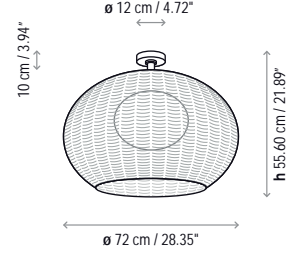

Name: Garota - A / 01

Design: Alex Fernández Camps / Gonzalo Milà / 2015

Typology: Outdoor wall lamp

Environment: Outdoor

Technical description:

Outdoor wall lamp with frame and canopy made of aluminum that can withstand exposure to the elements. Lamp shade is composed of hand wrapped polyethylene synthetic fiber, available in different colors. Light source is an LED module, protected by a frosted, polyethylene globe of medium density and UV protection. Available in Brown or Ivory finishes. Garota is not a customizable product.

Lamps description

	Grounding: compulsory
	Ready for mounting on normally flammable surface
	TRIAC dimming system
	9 W LED Led: 1 x 9 W Lumens: 960 lm CRI: 90 Degrees Kelvin: 2700 ^º
Voltage: 230V~50Hz	
	1 Box 27 x 27 x 41 cm
Vol.: 0,0298 m ³	Weight: 1,90 kg
Certifications:	  IP-55
	Photometrics made according to the position the lights are shown in the catalogue and price list.

Aluminium shade structure and canopy

Not Customizable

Measures

Garota - A / 01

Garota - PF / 01

Garota - PF / 02

Garota - Hang

Garota - S / 01

Garota - S / 02

Garota - Mini

Garota - P / 01

Garota - P / 02