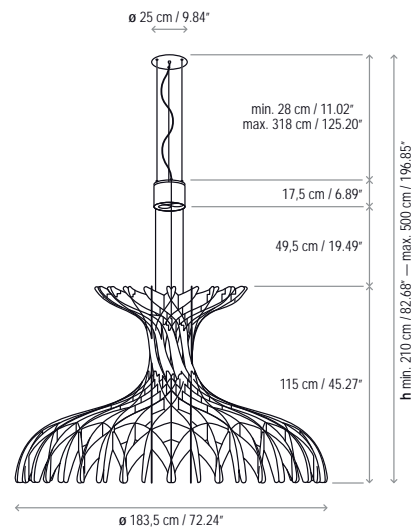

Name: Dome - 180

Design: Benedetta Tagliabue / EMBT / 2015

Typology: Pendant lamp

Environment: Indoor

Technical description:

Big Format interior pendant made of more than 165 puzzled wood pieces in beech veneer finish.

The LED light is above the wooden structure to illuminate throughout the open and diffused portions casting beautiful shadow patterns on surfaces below. Due to the sculptural nature and requirement to have LED lamping above the fixture, a minimum height of 210cm / 82.67in is required.

Dome is in 2 sizes, 180 cm and 90 cm. Custom colors on request.

Lamps description

 Grounding: compulsory

 Ready for mounting on normally flammable surface

 TRIAC dimming system

 75 W LED
Lumens: 4500 lm
CRI: 82
Degrees Kelvin: 2700°

Lampshade

P-812 Natural Wood

Minimum recommended height from ceiling to floor: 4m.

Dimmable

Not Customizable

Measures

Dome - 90

Dome - 180