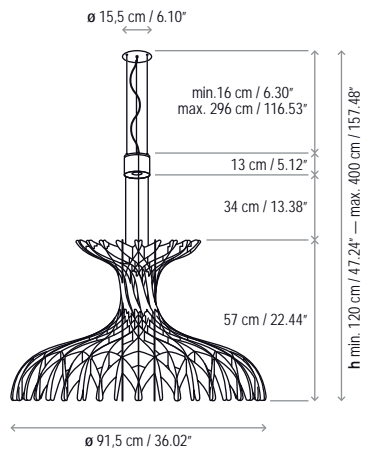

Name: Dome - 180

Design: Benedetta Tagliabue / EMBT / 2015

Typology: Pendant lamp

Environment: Indoor

Technical description:

Big Format interior pendant made of more than 165 puzzled wood pieces in beech veneer finish.

The LED light is above the wooden structure to illuminate throughout the open and diffused portions casting beautiful shadow patterns on surfaces below. Due to the sculptural nature and requirement to have LED lamping above the fixture, a minimum height of 210cm / 82.67in is required.

Dome is in 2 sizes, 180 cm and 90 cm. Custom colors on request.

Lamps description

 Grounding: compulsory

 Ready for mounting on normally flammable surface

 TRIAC dimming system

 75 W LED
Lumens: 4500 lm
CRI: 82
Degrees Kelvin: 2700°

Lampshade

P-812 Natural Wood

Minimum recommended height from ceiling to floor: 4m.

Dimmable

Not Customizable

Measures

Dome - 90

Dome - 180