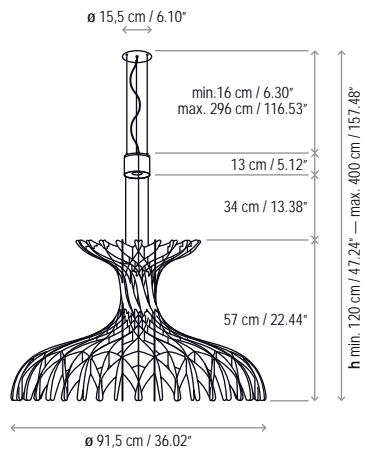

Name: Dome - 90

Design: Benedetta Tagliabue / EMBT / 2015

Typology: Pendant lamp

Environment: Indoor

Technical description:

Big Format interior pendant made of more than 150 puzzled wood pieces in beech veneer finish.

Dome is in 2 sizes, 180 cm and 90 cm. Custom colors on request.

Lamps description

⏚ Grounding: compulsory

⚡ Ready for mounting on normally flammable surface

TRIAC TRIAC dimming system

☉ 25 W LED
Lumens: 1500 lm
CRI: 82
Degrees Kelvin: 2700°

Voltage: 230V~50Hz

📦 1 Box 100 x 100 x 74 cm

Vol.: 0,74 m³

Weight: 16 kg

Certifications:

Photometrics made according to the position the lights are shown in the catalogue and price list.

Ref Finishings

2580921400 Matte White

2580921412 Matte Black

Lampshade

P-811 Natural Wood

Minimum recommended height from ceiling to floor: 3,30m.

Dimmable

Not Customizable

Measures

Dome - 90