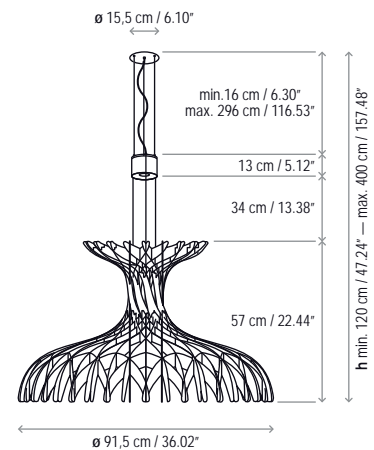

Name: Dome - 90

Design: Benedetta Tagliabue / EMBT / 2015

Typology: Pendant lamp

Environment: Indoor

Technical description:

Big Format interior pendant made of more than 150 puzzled wood pieces in beech veneer finish.

Dome is in 2 sizes, 180 cm and 90 cm. Custom colors on request.

Lamps description

⏚ Grounding: compulsory

⚡ Ready for mounting on normally flammable surface

TRIAC TRIAC dimming system

☉ 25 W LED
Lumens: 1500 lm
CRI: 82
Degrees Kelvin: 2700°

Voltage: 230V~50Hz

📦 1 Box 100 x 100 x 74 cm

Vol.: 0,74 m³

Weight: 16 kg

Certifications:

Photometrics made according to the position the lights are shown in the catalogue and price list.

Ref Finishings

2580921400 Matte White

2580921412 Matte Black

Lampshade

P-811 Natural Wood

Minimum recommended height from ceiling to floor: 3,30m.

Dimmable

Not Customizable

Measures

Dome - 90