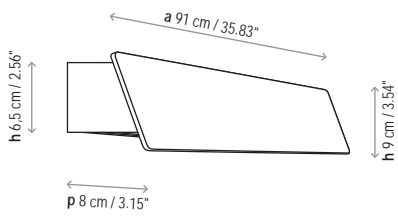

 11,5 W LED
Led: 28 x 0,41 W = 11,5 W
Lumens: 1060 lm
CRI: 90
Degrees Kelvin: 2700°

OUTDOOR:
Degrees Kelvin: 3000°

Voltage: 230V~50Hz

 1 Box 79 x 16 x 14 cm

Vol.: 0,0177 m³

Weight: 3 kg

Certifications:   IP-55

2270100614 Led Outdoor
Graphite Brown
Stainless Steel Structure
Aluminum Front

Measures

OPTIONAL (CONSULT)

Available switch option only for indoor products not requiring IP.

Alba - 60

Alba - 60 Led

Alba - 90