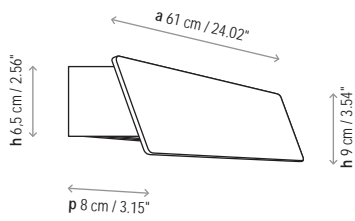

 11,5 W LED
Led: 28 x 0,41 W = 11,5 W
Lumens: 1060 lm
CRI: 90
Degrees Kelvin: 2700°

OUTDOOR:
Degrees Kelvin: 3000°

Voltage: 230V~50Hz

 1 Box 79 x 16 x 14 cm

Vol.: 0,0177 m³

Weight: 3 kg

Certifications:   IP-55

2270100614 Led Outdoor
Graphite Brown
Stainless Steel Structure
Aluminum Front

Measures

OPTIONAL (CONSULT)

Available switch option only for indoor products not requiring IP.

Alba - 60

Alba - 60 Led

Alba - 90