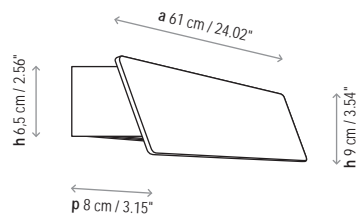

 11,5 W LED
Led: 28 x 0,41 W = 11,5 W
Lumens: 1060 lm
CRI: 90
Degrees Kelvin: 2700°

OUTDOOR:
Degrees Kelvin: 3000°

Voltage: 230V~50Hz

 1 Box 79 x 16 x 14 cm

Vol.: 0,0177 m³

Weight: 3 kg

Certifications:   IP-55

2270100614 Led Outdoor
Graphite Brown
Stainless Steel Structure
Aluminum Front

Measures

OPTIONAL (CONSULT)

Available switch option only for indoor products not requiring IP.

Alba - 60

Alba - 60 Led

Alba - 90