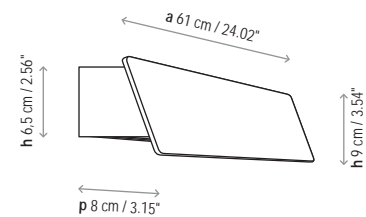

 11,5 W LED
Led: 28 x 0,41 W = 11,5 W
Lumens: 1060 lm
CRI: 90
Degrees Kelvin: 2700°

OUTDOOR:
Degrees Kelvin: 3000°

Voltage: 230V~50Hz

 1 Box 79 x 16 x 14 cm

Vol.: 0,0177 m³

Weight: 3 kg

Certifications:   IP-55

2270100614 Led Outdoor
Graphite Brown
Stainless Steel Structure
Aluminum Front

Measures

OPTIONAL (CONSULT)

Available switch option only for indoor products not requiring IP.

Alba - 60

Alba - 60 Led

Alba - 90