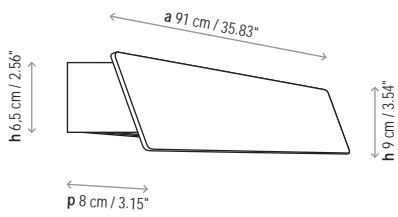

 17 W LED
Led: 42 x 0,41 W = 17 W
Lumens: 1600 lm
CRI: 90
Degrees Kelvin: 2700°

OUTDOOR:
Degrees Kelvin: 3000°

Voltage: 230V~50Hz

 1 Box 116 x 16 x 16 cm

Vol.: 0,0297 m³

Weight: 3,5 kg

Certifications:   IP-55

2270200614 Led Outdoor
Graphite Brown
Stainless Steel Structure
Aluminum Front

OPTIONAL (CONSULT)
Available switch option only for indoor products not requiring IP.

Measures

Alba - 60

Alba - 60 Led

Alba - 90