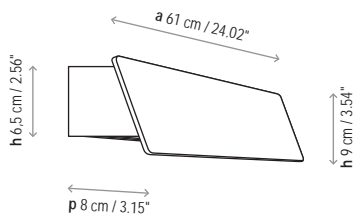

 17 W LED
Led: 42 x 0,41 W = 17 W
Lumens: 1600 lm
CRI: 90
Degrees Kelvin: 2700°

OUTDOOR:
Degrees Kelvin: 3000°

Voltage: 230V~50Hz

 1 Box 116 x 16 x 16 cm

Vol.: 0,0297 m³

Weight: 3,5 kg

Certifications:   IP-55

2270200614 Led Outdoor
Graphite Brown
Stainless Steel Structure
Aluminum Front

OPTIONAL (CONSULT)
Available switch option only for indoor products not requiring IP.

Measures

Alba - 60

Alba - 60 Led

Alba - 90