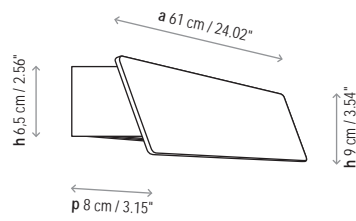

 17 W LED
Led: 42 x 0,41 W = 17 W
Lumens: 1600 lm
CRI: 90
Degrees Kelvin: 2700°

OUTDOOR:
Degrees Kelvin: 3000°

Voltage: 230V~50Hz

 1 Box 116 x 16 x 16 cm

Vol.: 0,0297 m³

Weight: 3,5 kg

Certifications:   IP-55

2270200614 Led Outdoor
Graphite Brown
Stainless Steel Structure
Aluminum Front

OPTIONAL (CONSULT)
Available switch option only for indoor products not requiring IP.

Measures

Alba - 60

Alba - 60 Led

Alba - 90