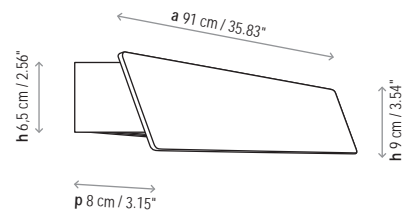

 17 W LED
Led: 42 x 0,41 W = 17 W
Lumens: 1600 lm
CRI: 90
Degrees Kelvin: 2700°

OUTDOOR:
Degrees Kelvin: 3000°

Voltage: 230V~50Hz

 1 Box 116 x 16 x 16 cm

Vol.: 0,0297 m³

Weight: 3,5 kg

Certifications:   IP-55

2270200614 Led Outdoor
Graphite Brown
Stainless Steel Structure
Aluminum Front

OPTIONAL (CONSULT)
Available switch option only for indoor products not requiring IP.

Measures

Alba - 60

Alba - 60 Led

Alba - 90