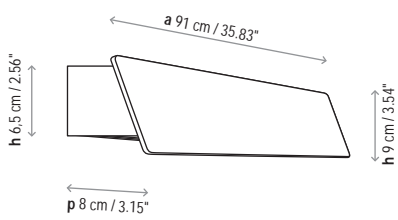

Alba - 60

Alba - 90

Alba - 90 Led