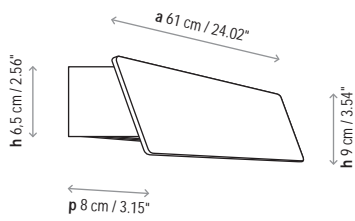

Alba - 60

Alba - 90

Alba - 90 Led