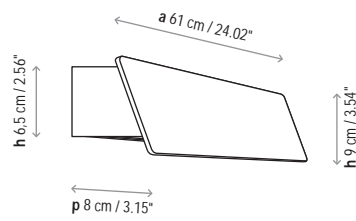

Alba - 60

Alba - 90

Alba - 90 Led