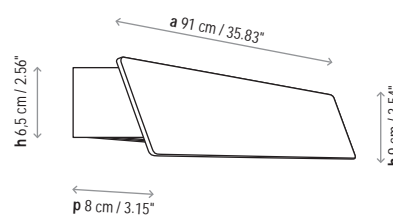

Name: Alba - 90

Design: Rubén Saldaña / 2014

Typology: Wall lamp

Environment: Indoor

Technical description:

Wall light with frontal decorative plate in aluminum or wood. Back mounting and diffuser box are iron made, directing light down through a bottom polycarbonate opal diffuser. Available in dimming and non-dimming T5 Fluorescent lamping. Finishes are Satin White for the diffuser's box, and Natural Oak, White or Polished Aluminum for the decorative plate. Optional upper switch available for special order.

Lamps description

Grounding: compulsory

Ready for mounting on normally flammable surface

1 x 39 W T5 fluorescent Electronic ballast

Voltage: 230V~50Hz

1 Box 116 x 16 x 16 cm

Vol.: 0,0297 m³

Weight: 3,5 kg

Certifications: **IP-20**

Photometrics made according to the position the lights are shown in the catalogue and price list.

Ref Finishings

2270200263 White - Oak Wood

2270200264 Polished Aluminum

2270200265 White

2270200463 Dali Dimming System White - Oak Wood

2270200464 Dali Dimming System Polished Aluminum

2270200465 Dali Dimming System White

OPTIONAL (CONSULT)
Available switch option

Measures