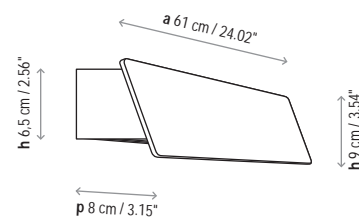

Name: Alba - 60

Design: Rubén Saldaña / 2014

Typology: Wall lamp

Environment: Indoor

Technical description:

Wall light with frontal decorative plate in aluminum or wood. Back mounting and diffuser box are iron made, directing light down through a bottom polycarbonate opal diffuser. Available in dimming and non-dimming T5 Fluorescent lamping. Finishes are Satin White for the diffuser's box, and Natural Oak, White or Polished Aluminum for the decorative plate. Optional upper switch available for special order.

Lamps description

Grounding: compulsory

Ready for mounting on normally flammable surface

1 x 24W T5 fluorescent
Electronic ballast

Voltage: 230V~50Hz

1 Box 79 x 16 x 14 cm

Vol.: 0,0177 m³

Weight: 3 kg

Certifications: **IP-20**

Photometrics made according to the position the lights are shown in the catalogue and price list.

Ref Finishings

2270100263 White - Oak Wood

2270100264 Polished Aluminum

2270100265 White

2270100463 Dali Dimming System
White - Oak Wood

2270100464 Dali Dimming System
Polished Aluminum

2270100465 Dali Dimming System
White

OPTIONAL (CONSULT)
Available switch option

Measures