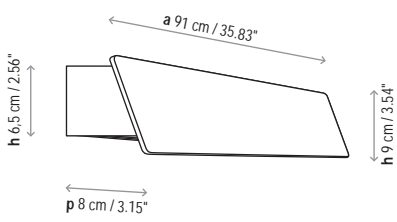

Weight: 3 kg

Certifications:  **IP-20**

 Photometrics made according to the position the lights are shown in the catalogue and price list.

## Measures

Alba - 60

---

Alba - 60 Led

---

Alba - 90

---

Alba - 90 Led