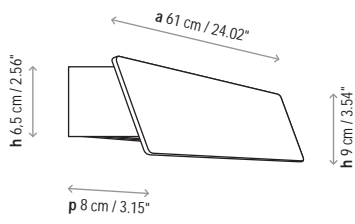

Weight: 3 kg

Certifications:  **IP-20**

 Photometrics made according to the position the lights are shown in the catalogue and price list.

## Measures

Alba - 60

---

Alba - 60 Led

---

Alba - 90

---

Alba - 90 Led