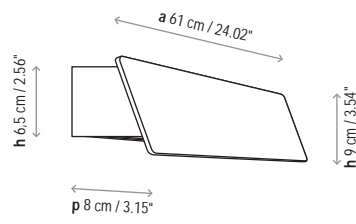

Weight: 3 kg

Certifications:  **IP-20**

 Photometrics made according to the position the lights are shown in the catalogue and price list.

## Measures

Alba - 60

---

Alba - 60 Led

---

Alba - 90

---

Alba - 90 Led