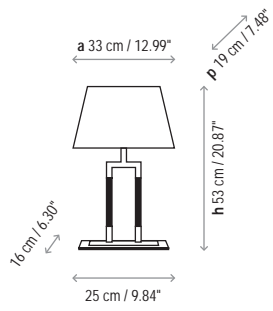

Lamps description

Grounding: excluded

1 x 46 W CLASSIC P ECO E-27

1 x 11 W E-27

Voltage: 230V~50Hz

1 Box 35 x 45 x 165 cm

Vol.: 0,2599 m³

Weight: 8 kg

INOX BASE

Finish: Satin nickel - Brilliant chrome

Rectangular lampshade 38 x 22 x 25 cm

P-480 Linen

P-481 Cotton

Not Customizable

Measures

Ema