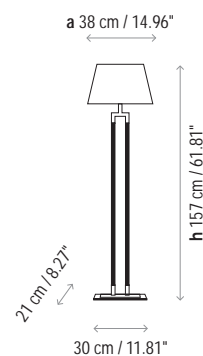

Lamps description

Grounding: excluded

1 x 46 W CLASSIC P ECO E-27

1 x 11 W E-27

Voltage: 230V~50Hz

1 Box 35 x 45 x 165 cm

Vol.: 0,2599 m³

Weight: 8 kg

INOX BASE

Finish: Satin nickel - Brilliant chrome

Rectangular lampshade 38 x 22 x 25 cm

P-480 Linen

P-481 Cotton

Not Customizable

Measures

Ema