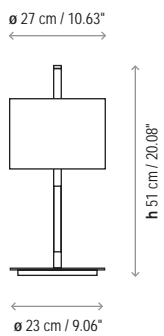

Lamps description

 Grounding: excluded

 1 x 46 W Classic P Eco E-27

Voltage: 230V~50Hz

 1 Box 45 x 45 x 35 cm

Vol.: 0,0709 m<sup>3</sup>

Weight: 2 kg

Certifications:  

 Photometrics made according to the position the lights are shown in the catalogue and price list.

Ref Finishings

2023105 Satin Nickel

2023160 Nickel Dark Leather

2023161 Nickel Caramel Leather

Lampshade 23 X 17 X 23 cm

Danona - 3 Luces

---

Danona - Mini

---

Danona - Mesa

---

Danona - Pie

---