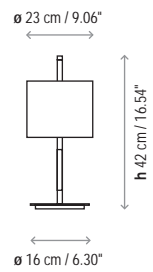

Danona - 1 Luz

Danona - 3 Luces

Danona - Mesa

Danona - Pie