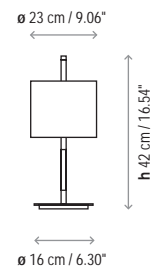

Danona - Mini

Measures