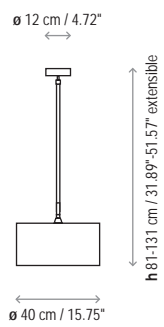

Danona - 1 Luz