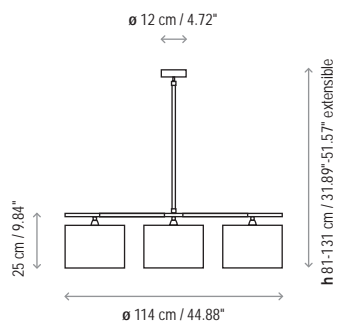

Danona - 3 Luces