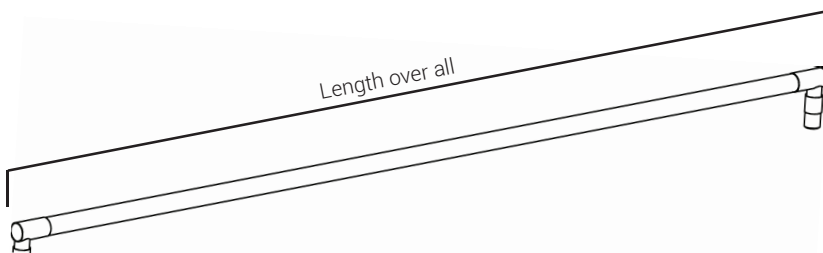

## 06 „Make-up 8“ Mirror light

Designer: Horst Lettenmayer

Fluorescent

The new T5 fluorescent tube with a diameter of 16mm enables high light concentration in a minimal space. This light can replace other bathroom lighting as it indirectly illuminates the area in front of the mirror while directly illuminating the whole room.

### Technical information:

Material:	Brass
Illuminant:	Fluorescent T5
Illuminant Lifetime:	6000 H.
Luminous colour:	warm 830
Voltage Primarily:	220V - 240V
Metal tube:	rotatable Ø 18 mm
Ballast dimensions:	115 x 23 x 20 mm

Version	Colour	Article No.
586 mm, 14 Watt	Brass	06M008LW14
	Chrome	06C008LW14
	Nickel-matt	06X008LW14
886 mm, 21 Watt	Brass	06M008LW21
	Chrome	06C008LW21
	Nickel-matt	06X008LW21
1186 mm, 28 Watt	Brass	06M008LW28
	Chrome	06C008LW28
	Nickel-matt	06X008LW28

Axis dimensions:  
Bore: Ø18 mm

⊕	572 mm	⊕	15W
⊕	872 mm	⊕	24W
⊕	1172 mm	⊕	33W