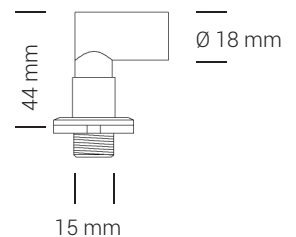

## 06 „Make-up 8“ Mirror light

Designer: Horst Lettenmayer

Fluorescent

The new T5 fluorescent tube with a diameter of 16mm enables high light concentration in a minimal space. This light can replace other bathroom lighting as it indirectly illuminates the area in front of the mirror while directly illuminating the whole room.

### Technical information:

Material:	Brass
Illuminant:	Fluorescent T5
Illuminant Lifetime:	6000 H.
Luminous colour:	warm 830
Voltage Primarily:	220V - 240V
Metal tube:	rotatable Ø 18 mm
Ballast dimensions:	115 x 23 x 20 mm

Version	Colour	Article No.
586 mm, 14 Watt	Brass	06M008LW14
	Chrome	06C008LW14
	Nickel-matt	06X008LW14
886 mm, 21 Watt	Brass	06M008LW21
	Chrome	06C008LW21
	Nickel-matt	06X008LW21
1186 mm, 28 Watt	Brass	06M008LW28
	Chrome	06C008LW28
	Nickel-matt	06X008LW28

Axis dimensions:  
Bore: Ø18 mm

⊕	572 mm	⊕	15W
⊕	872 mm	⊕	24W
⊕	1172 mm	⊕	33W