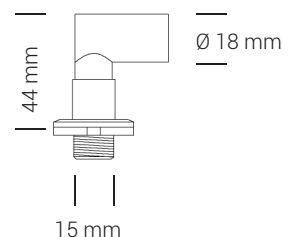

Axis dimensions:
Bore: Ø18 mm

⊕	572 mm	⊕	15W
⊕	872 mm	⊕	24W
⊕	1172 mm	⊕	33W

06 „Make-up 8“ Mirror light

Designer: Horst Lettenmayer

LED 360°

This light can replace other bathroom lighting as it indirectly illuminates the area in front of the mirror while directly illuminating the whole room. Scope of delivery: Lamp complete with illuminants, ballast and mounting kit.

Technical information:

Material: Brass
 Illuminant: LED 360°
 Illuminant Lifetime: 50000 H.
 Luminous colour: warm 3050 Kelvin
 Voltage Primarily: 220V - 240V
 Voltage Secondary: DC 24V / 6W
 Ballast dimensions: 115 x 40 x 30 mm
 Metal tube: rotatable Ø 18 mm
 With transparent or frosted glass.

Version	Colour	Article No.
With transparent glass		
586 mm, 15 Watt	Brass	06M008LD15
	Chrome	06C008LD15
	Nickel-matt	06X008LD15
886 mm, 24 Watt	Brass	06M008LD24
	Chrome	06C008LD24
	Nickel-matt	06X008LD24
1186 mm, 33 Watt	Brass	06M008LD33
	Chrome	06C008LD33
	Nickel-matt	06X008LD33

With frosted glass

586 mm, 15 Watt	Brass	06MM08LD15
	Chrome	06CM08LD15
	Nickel-matt	06XM08LD15
886 mm, 24 Watt	Brass	06MM08LD24
	Chrome	06CM08LD24
	Nickel-matt	06XM08LD24
1186 mm, 33 Watt	Brass	06MM08LD33
	Chrome	06CM08LD33
	Nickel-matt	06XM08LD33