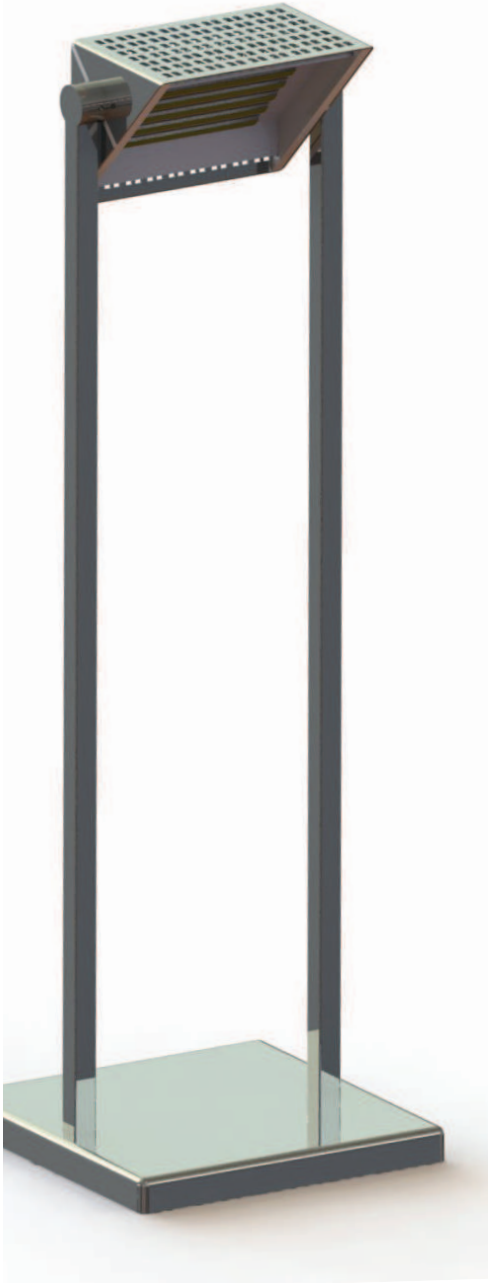

10 „Luxus“ Floor lamp

Designer: Horst Lettenmayer

Power LED

Lightstarke blendfreie Floor lamp im Stil des Art Deco als hochwertig handgearbeitete DesignLight.
Lieferumfang: Light komplett with Illuminant.

Technical information:

Material:	Brass
Illuminant:	Power LED 25 Watt
Illuminant Lifetime:	50000 H.
Luminous colour:	warm 3050 Kelvin
Lumen:	2700
CLI:	80
Voltage Primarily:	100V - 240V
Voltage Secondary:	9V / 12W

Version	Colour	Article No.
---------	--------	-------------

650 mm	Brass	10M003LP01
650 mm	Nickel	10N003LP01